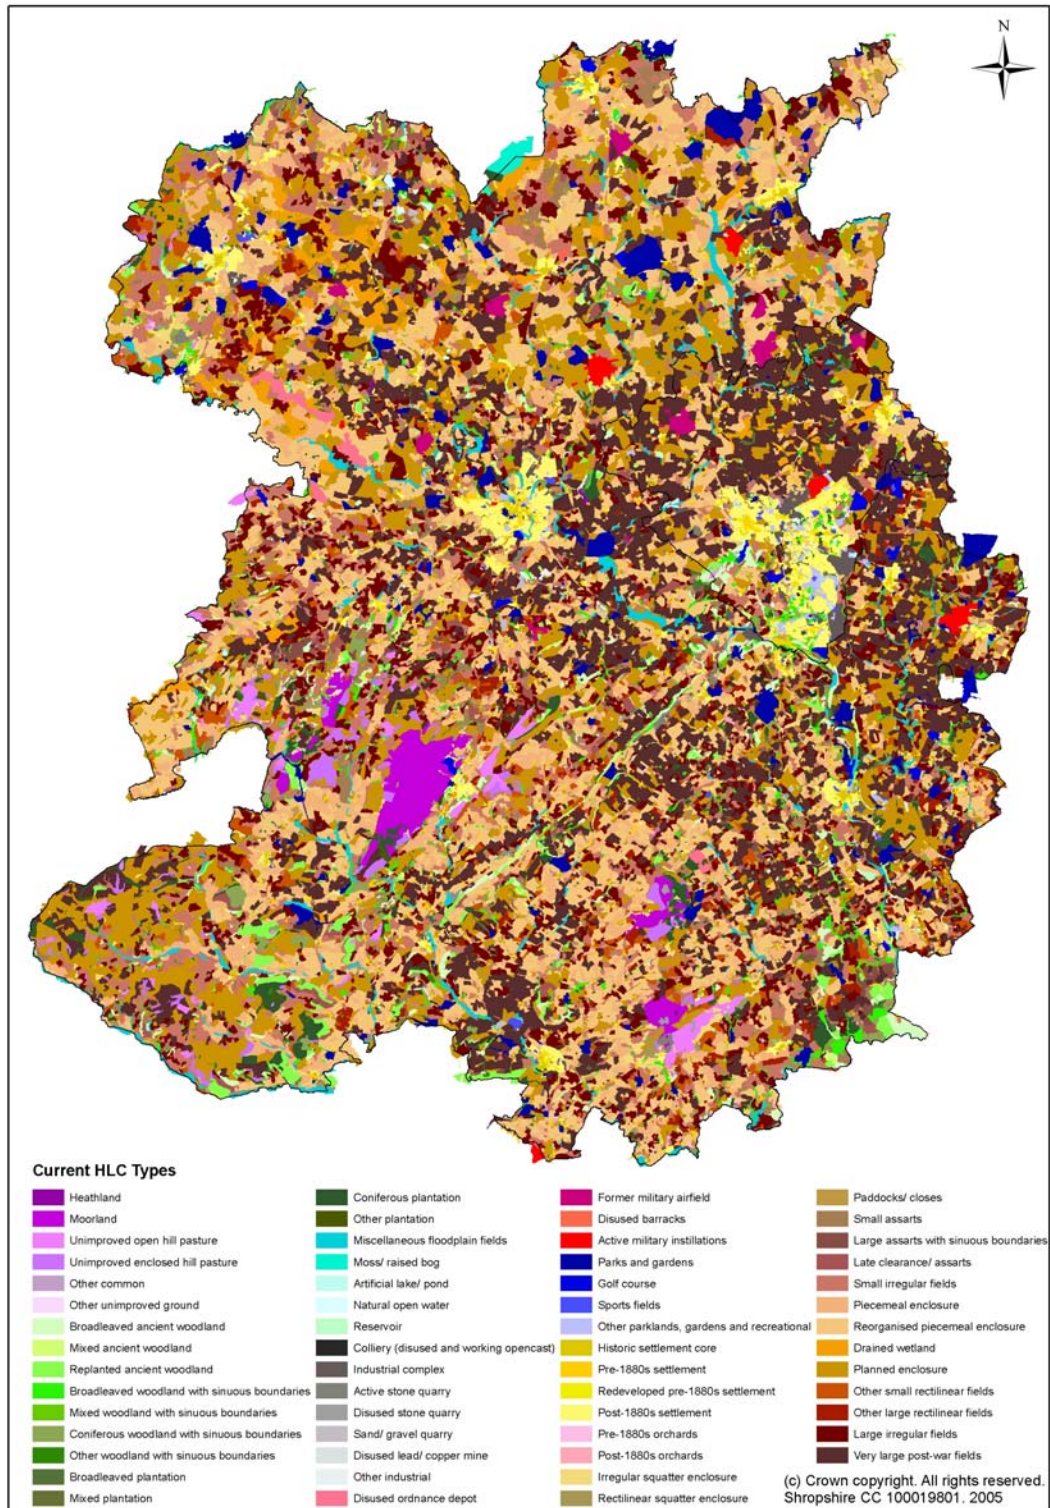

3. Historic Landscape Character Types .

Introduction.

- 3.1 In this section each Current and Previous HLC Type will be defined and described.

Definitions of current historic landscape character types.

- 3.2 Each polygon has been assigned a Current HLC Type. Figure 1 provides a map of Current HLC Types and they are defined in Table 5.

Definitions of ‘previous historic landscape character types’.

- 3.3 Figure 2 provides a map of Current HLC Types and they are defined in Table 6.

Figure 1 – Current HLC Types maps for Shropshire.

Figure 2 – Previous HLC Types maps for Shropshire.