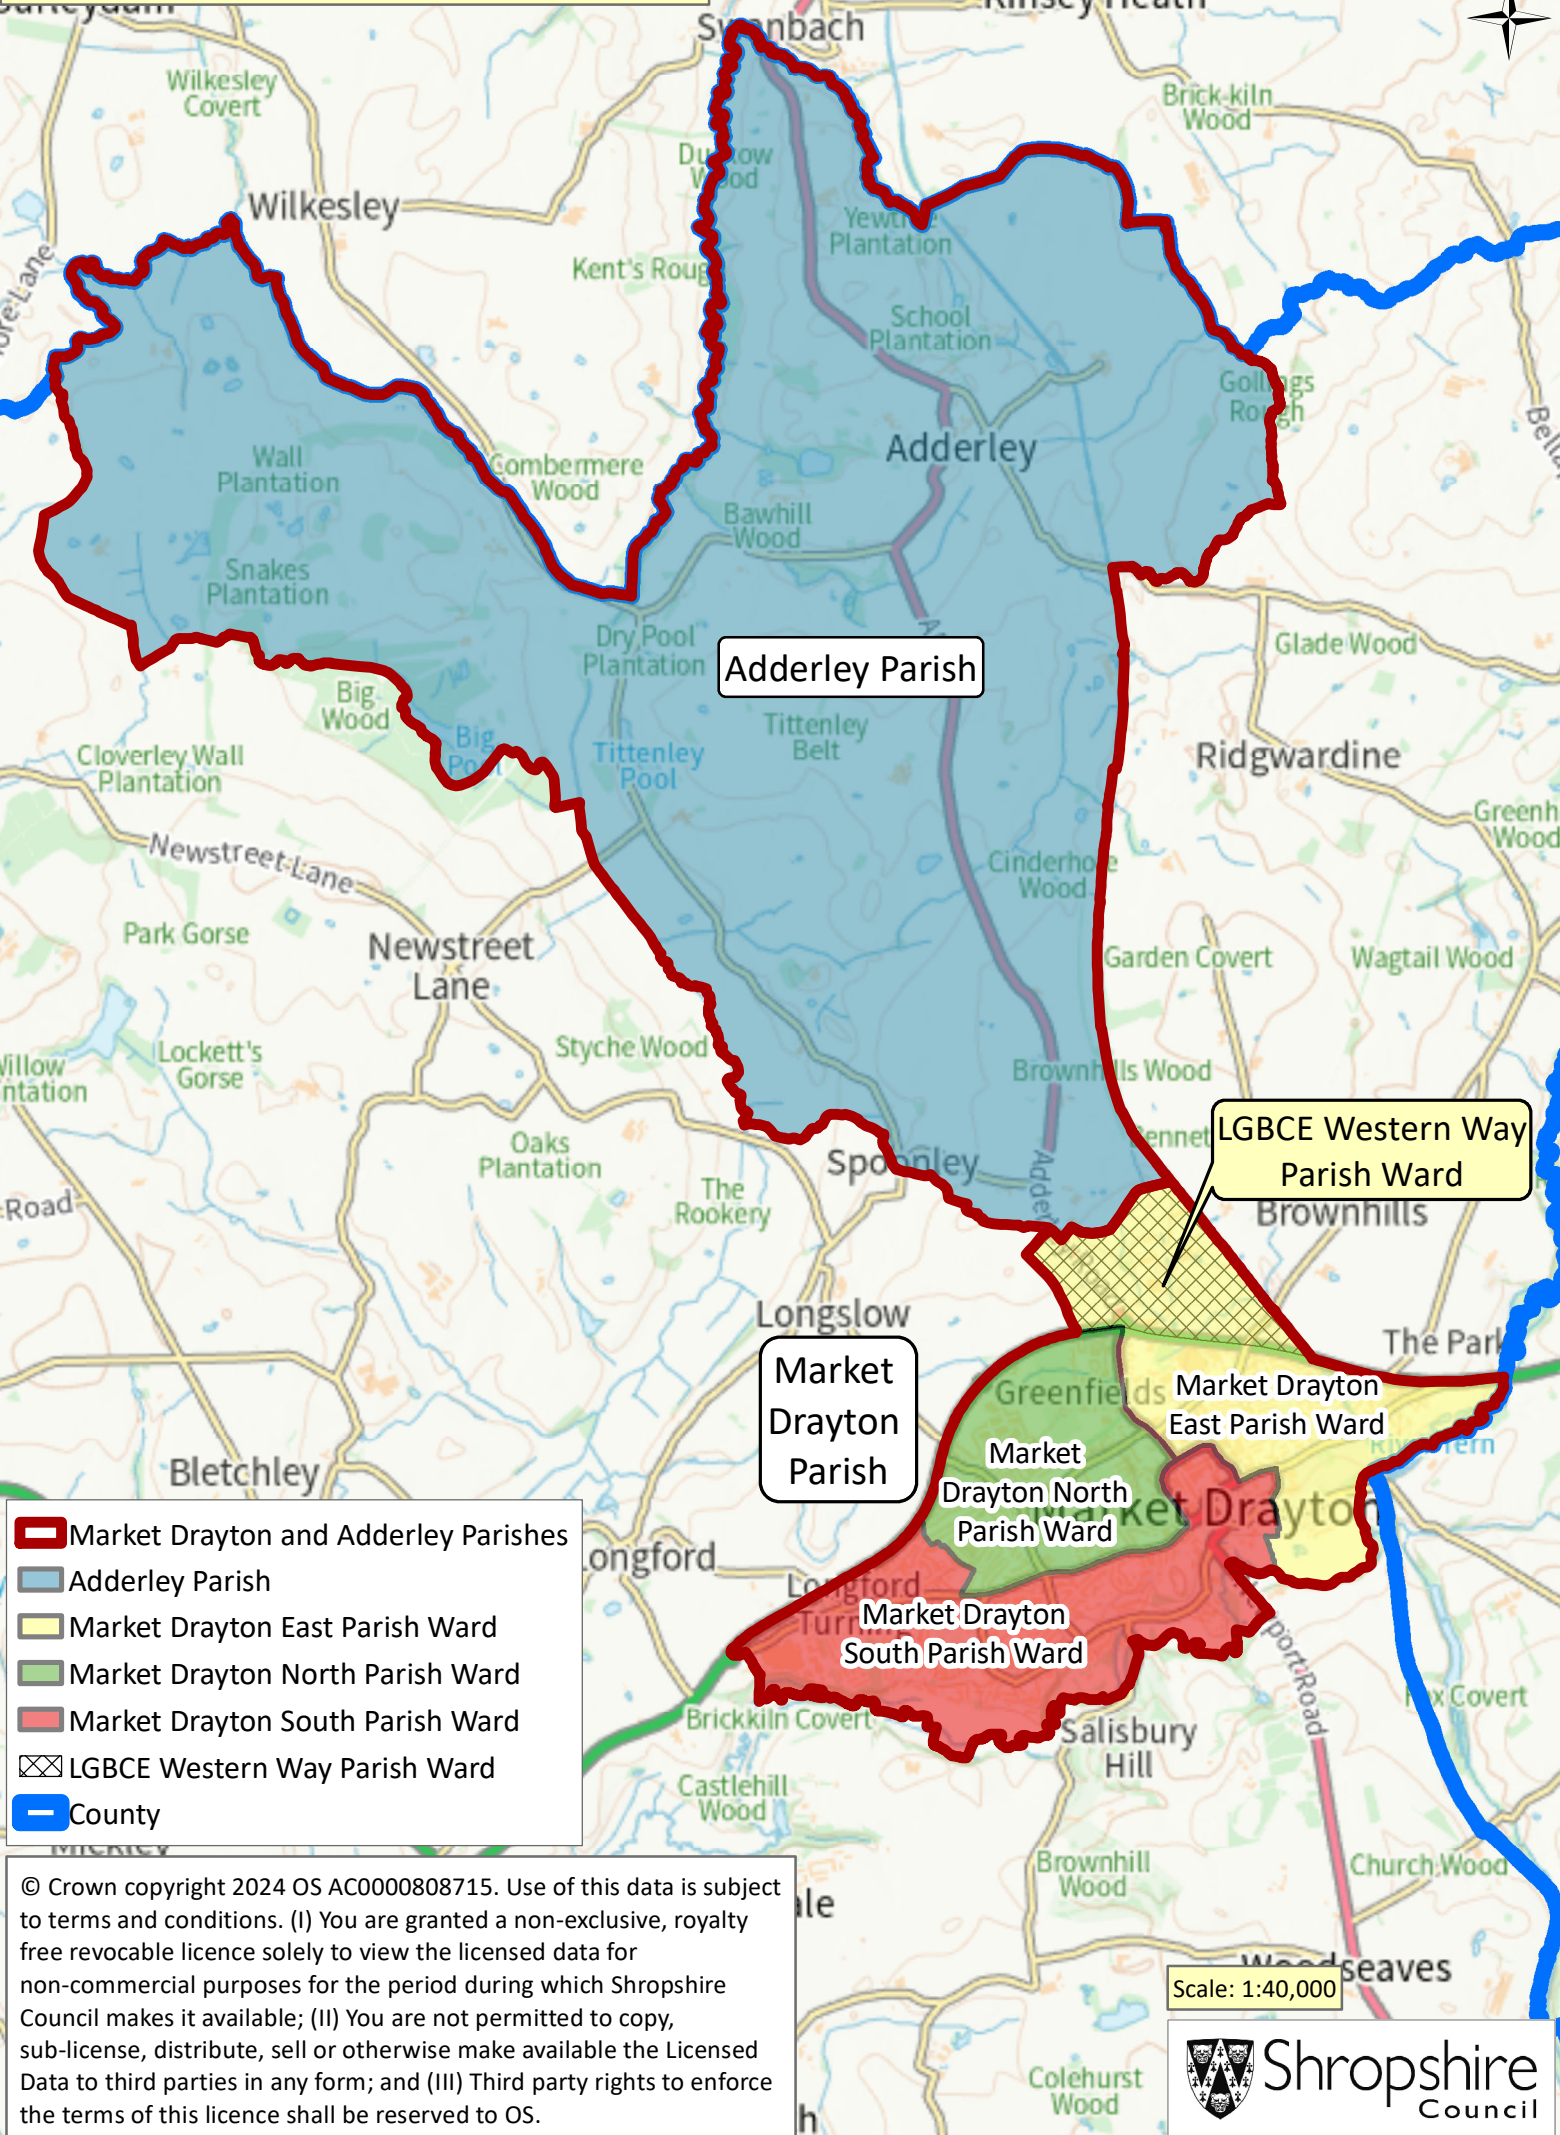

Plan A: Market Drayton and Adderley Parishes

- Market Drayton and Adderley Parishes
- Adderley Parish
- Market Drayton East Parish Ward
- Market Drayton North Parish Ward
- Market Drayton South Parish Ward
- LGBCE Western Way Parish Ward
- County

© Crown copyright 2024 OS AC0000808715. Use of this data is subject to terms and conditions. (I) You are granted a non-exclusive, royalty free revocable licence solely to view the licensed data for non-commercial purposes for the period during which Shropshire Council makes it available; (II) You are not permitted to copy, sub-license, distribute, sell or otherwise make available the Licensed Data to third parties in any form; and (III) Third party rights to enforce the terms of this licence shall be reserved to OS.

Scale: 1:40,000