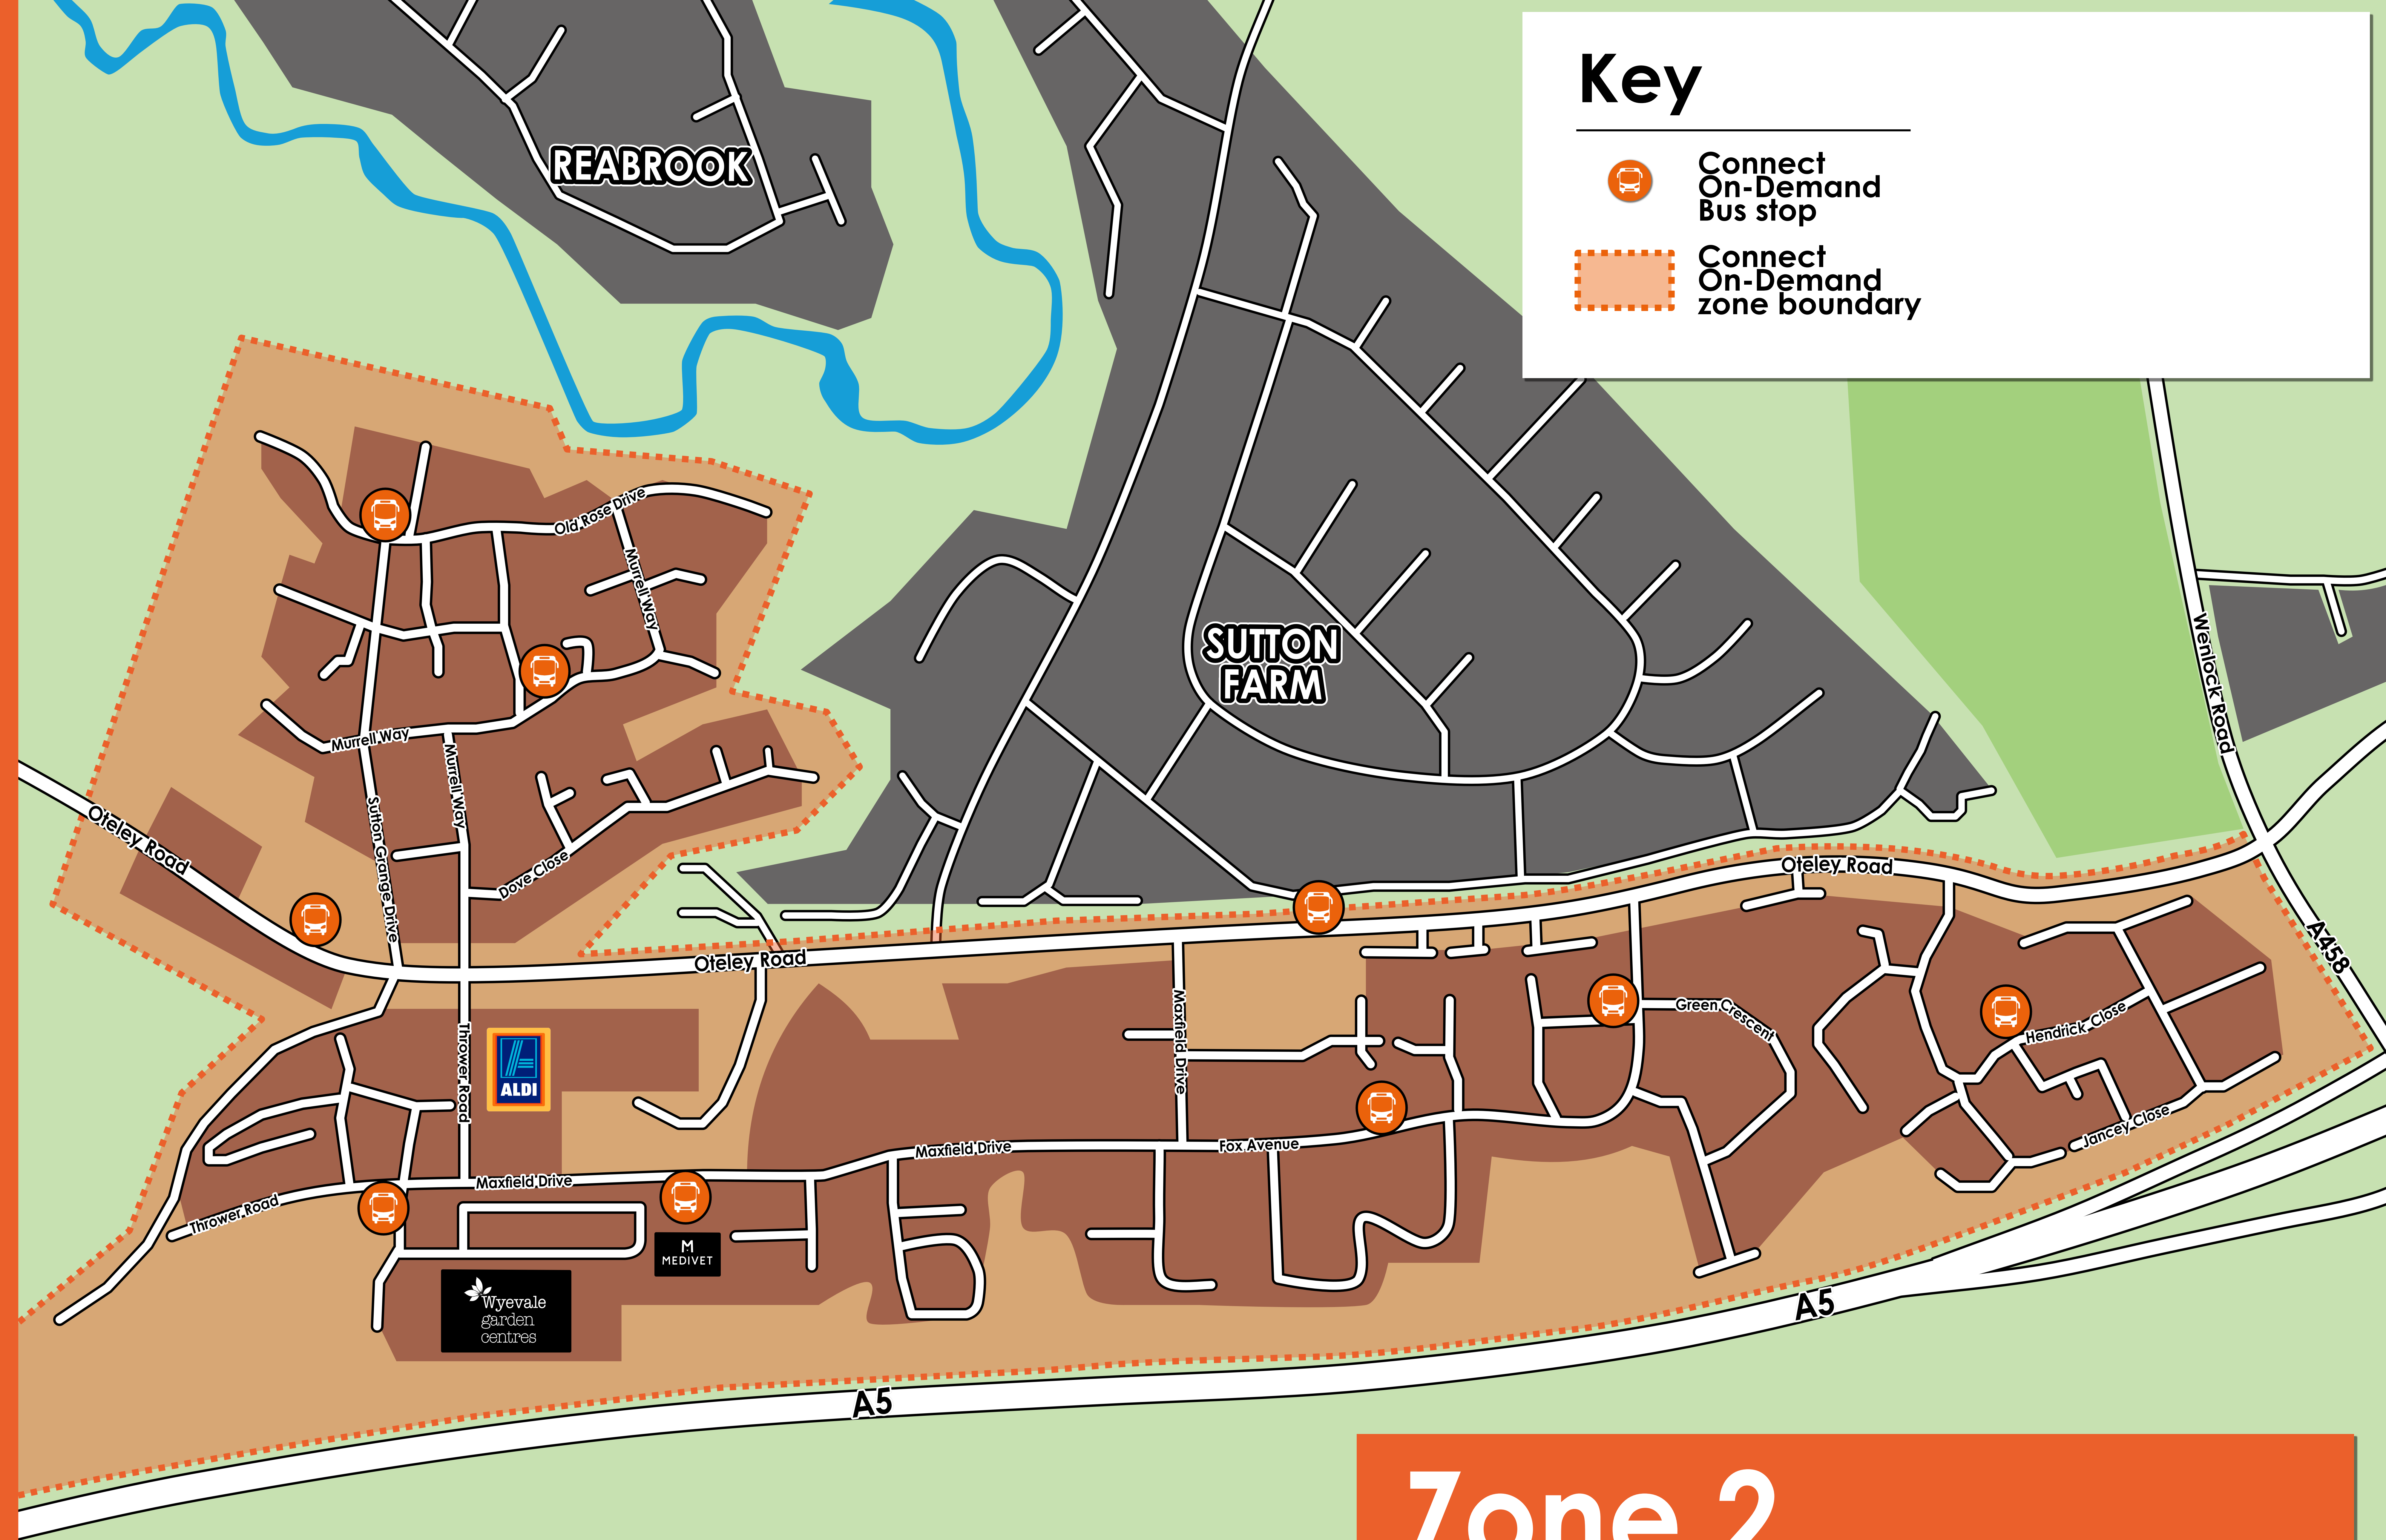

MEOLE BRACE RETAIL PARK - INCLUDED IN ZONE 2

Key

-  Connect On-Demand Bus stop
-  Connect On-Demand zone boundary

Available stops outside of zone

-  Bus Station Shrewsbury
-  Railway Station Shrewsbury
-  The Square Shrewsbury
-  Beeches Medical Practice Bayston Hill
-  Nuffield Hospital

Zone 2 Oteley Road, Shrewsbury