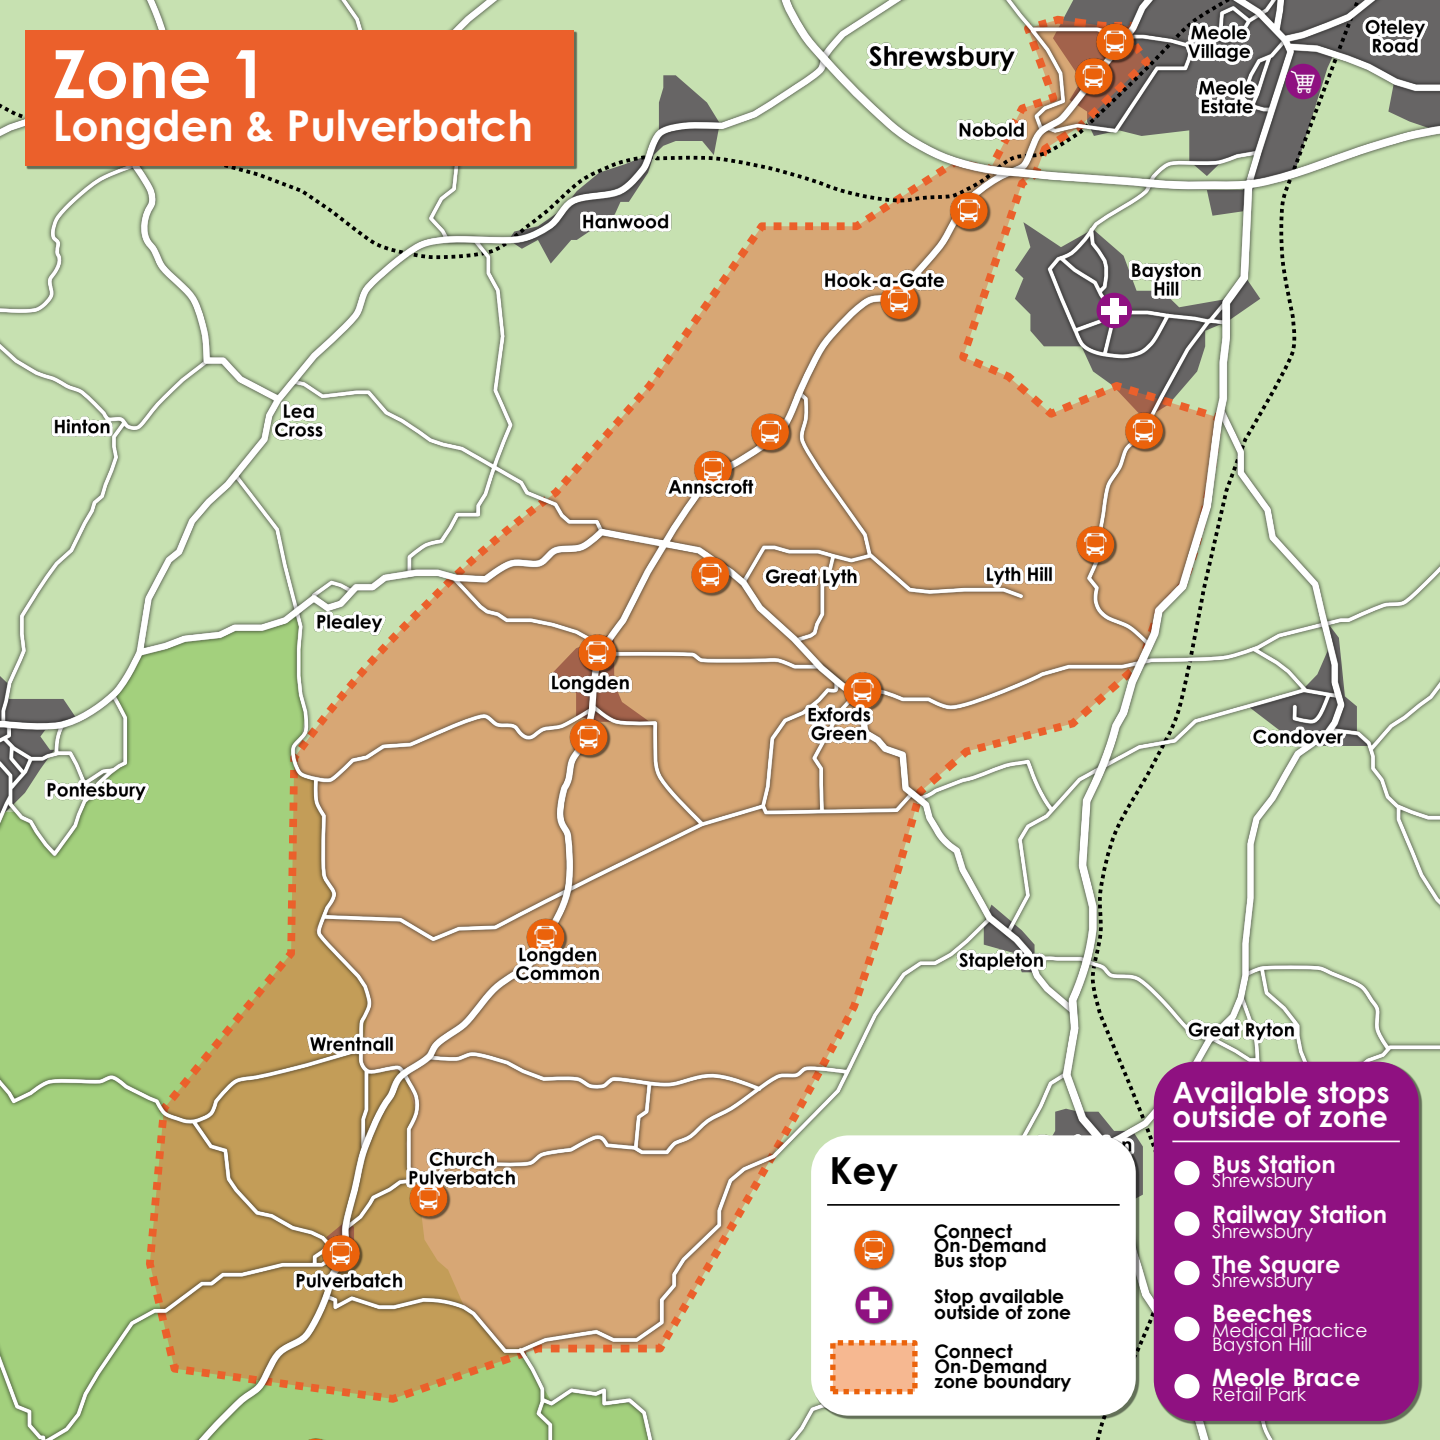

Zone 1

Longden & Pulverbatch

Key

-  Connect On-Demand Bus stop
-  Stop available outside of zone
-  Connect On-Demand zone boundary

Available stops outside of zone

-  Bus Station Shrewsbury
-  Railway Station Shrewsbury
-  The Square Shrewsbury
-  Beeches Medical Practice Bayston Hill
-  Meole Brace Retail Park