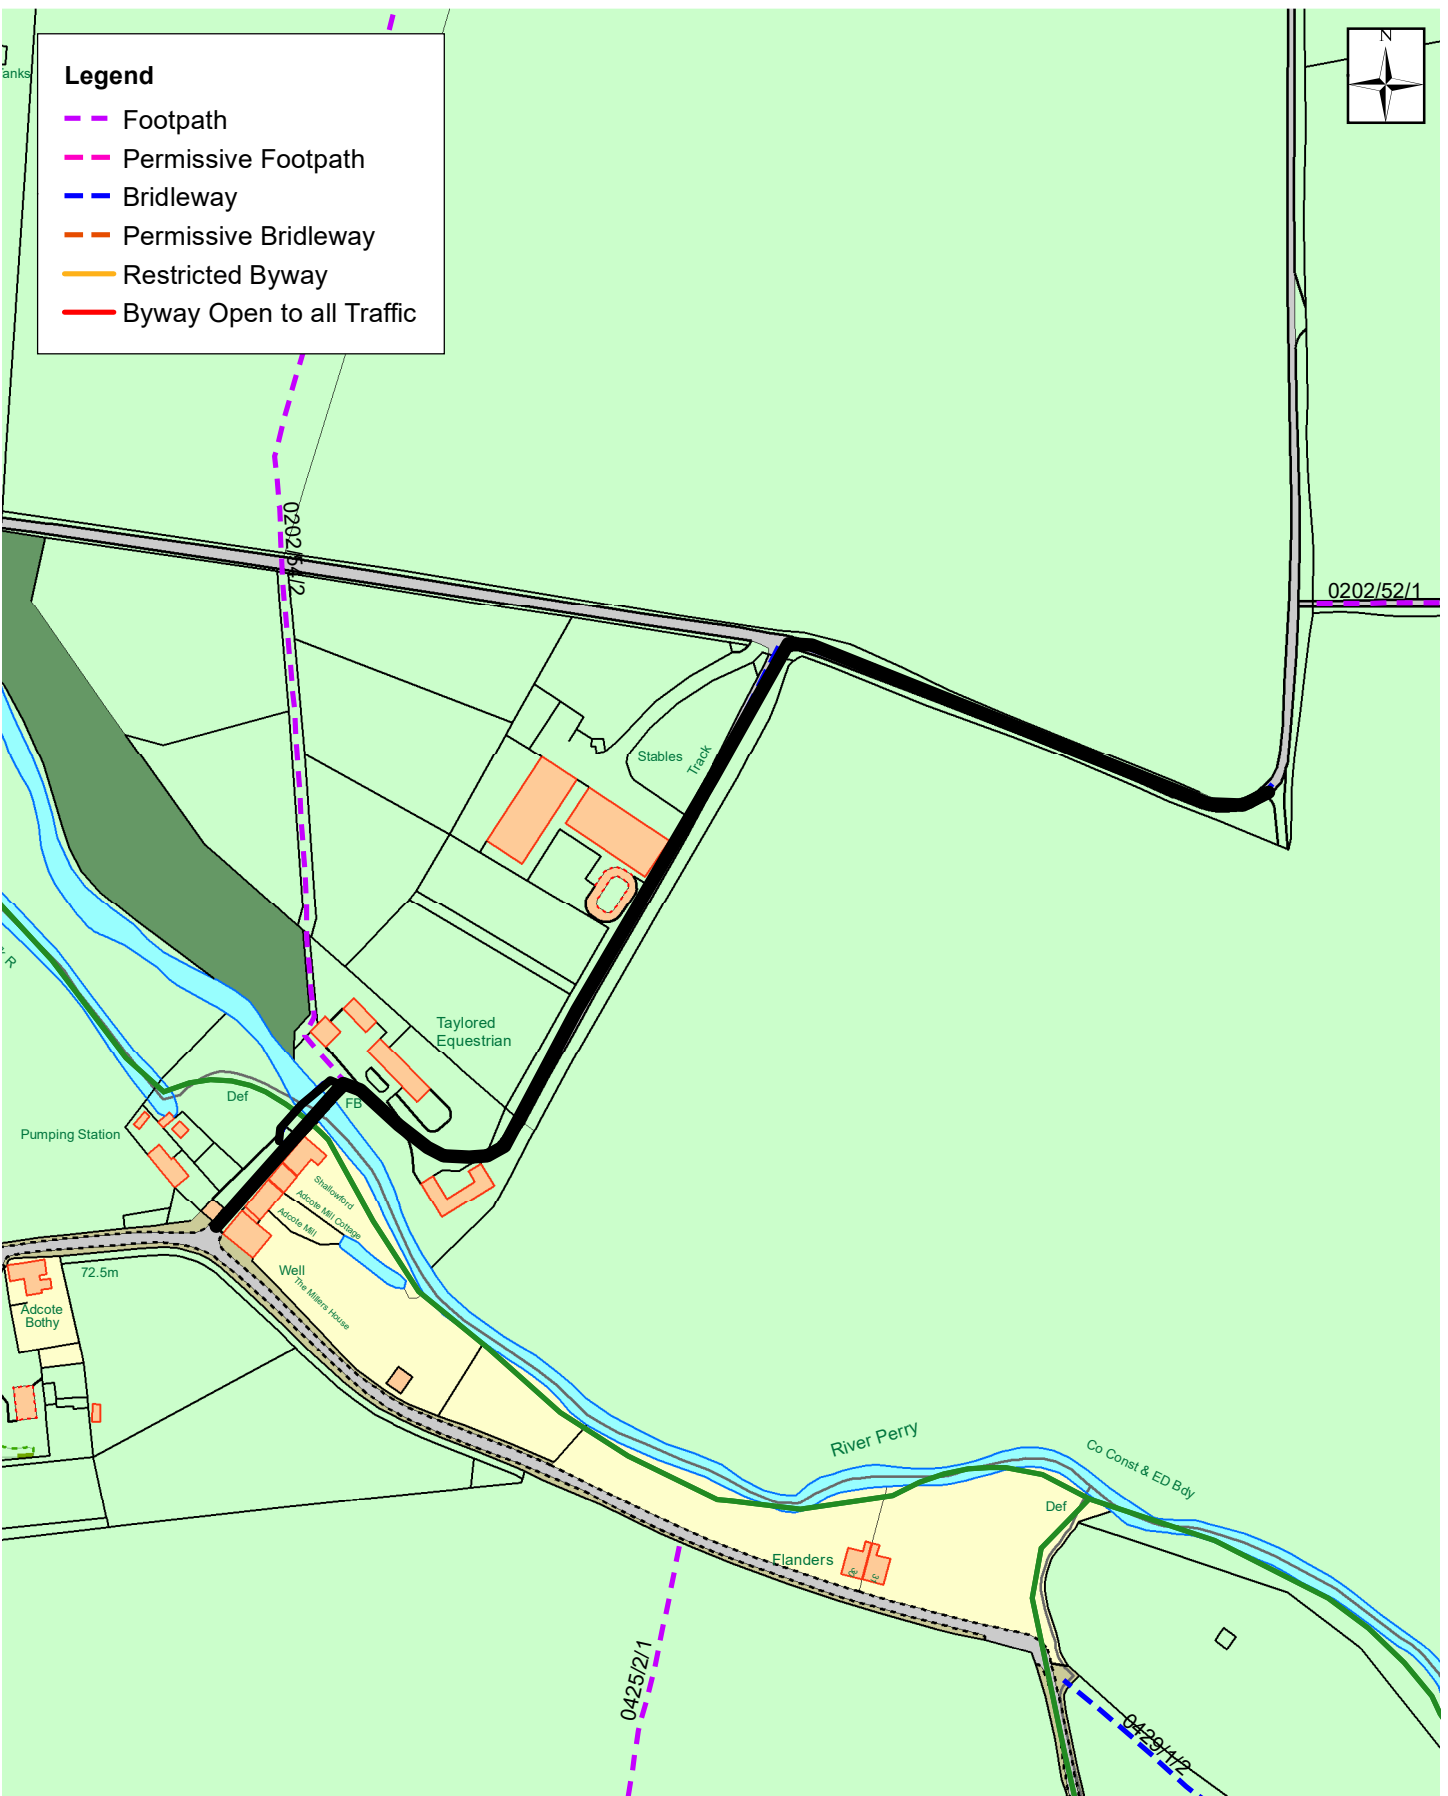

Legend

- Footpath
- Permissive Footpath
- Bridleway
- Permissive Bridleway
- Restricted Byway
- Byway Open to all Traffic

This is not the legal definitive map. It is a working copy only. For information purposes only.

The Shirehall, Abbey Foregate
Shrewsbury, Shropshire, SY2 6ND

Routes to be closed

Scale: 1:2,500

(c) Crown copyright (2020) 100049049.