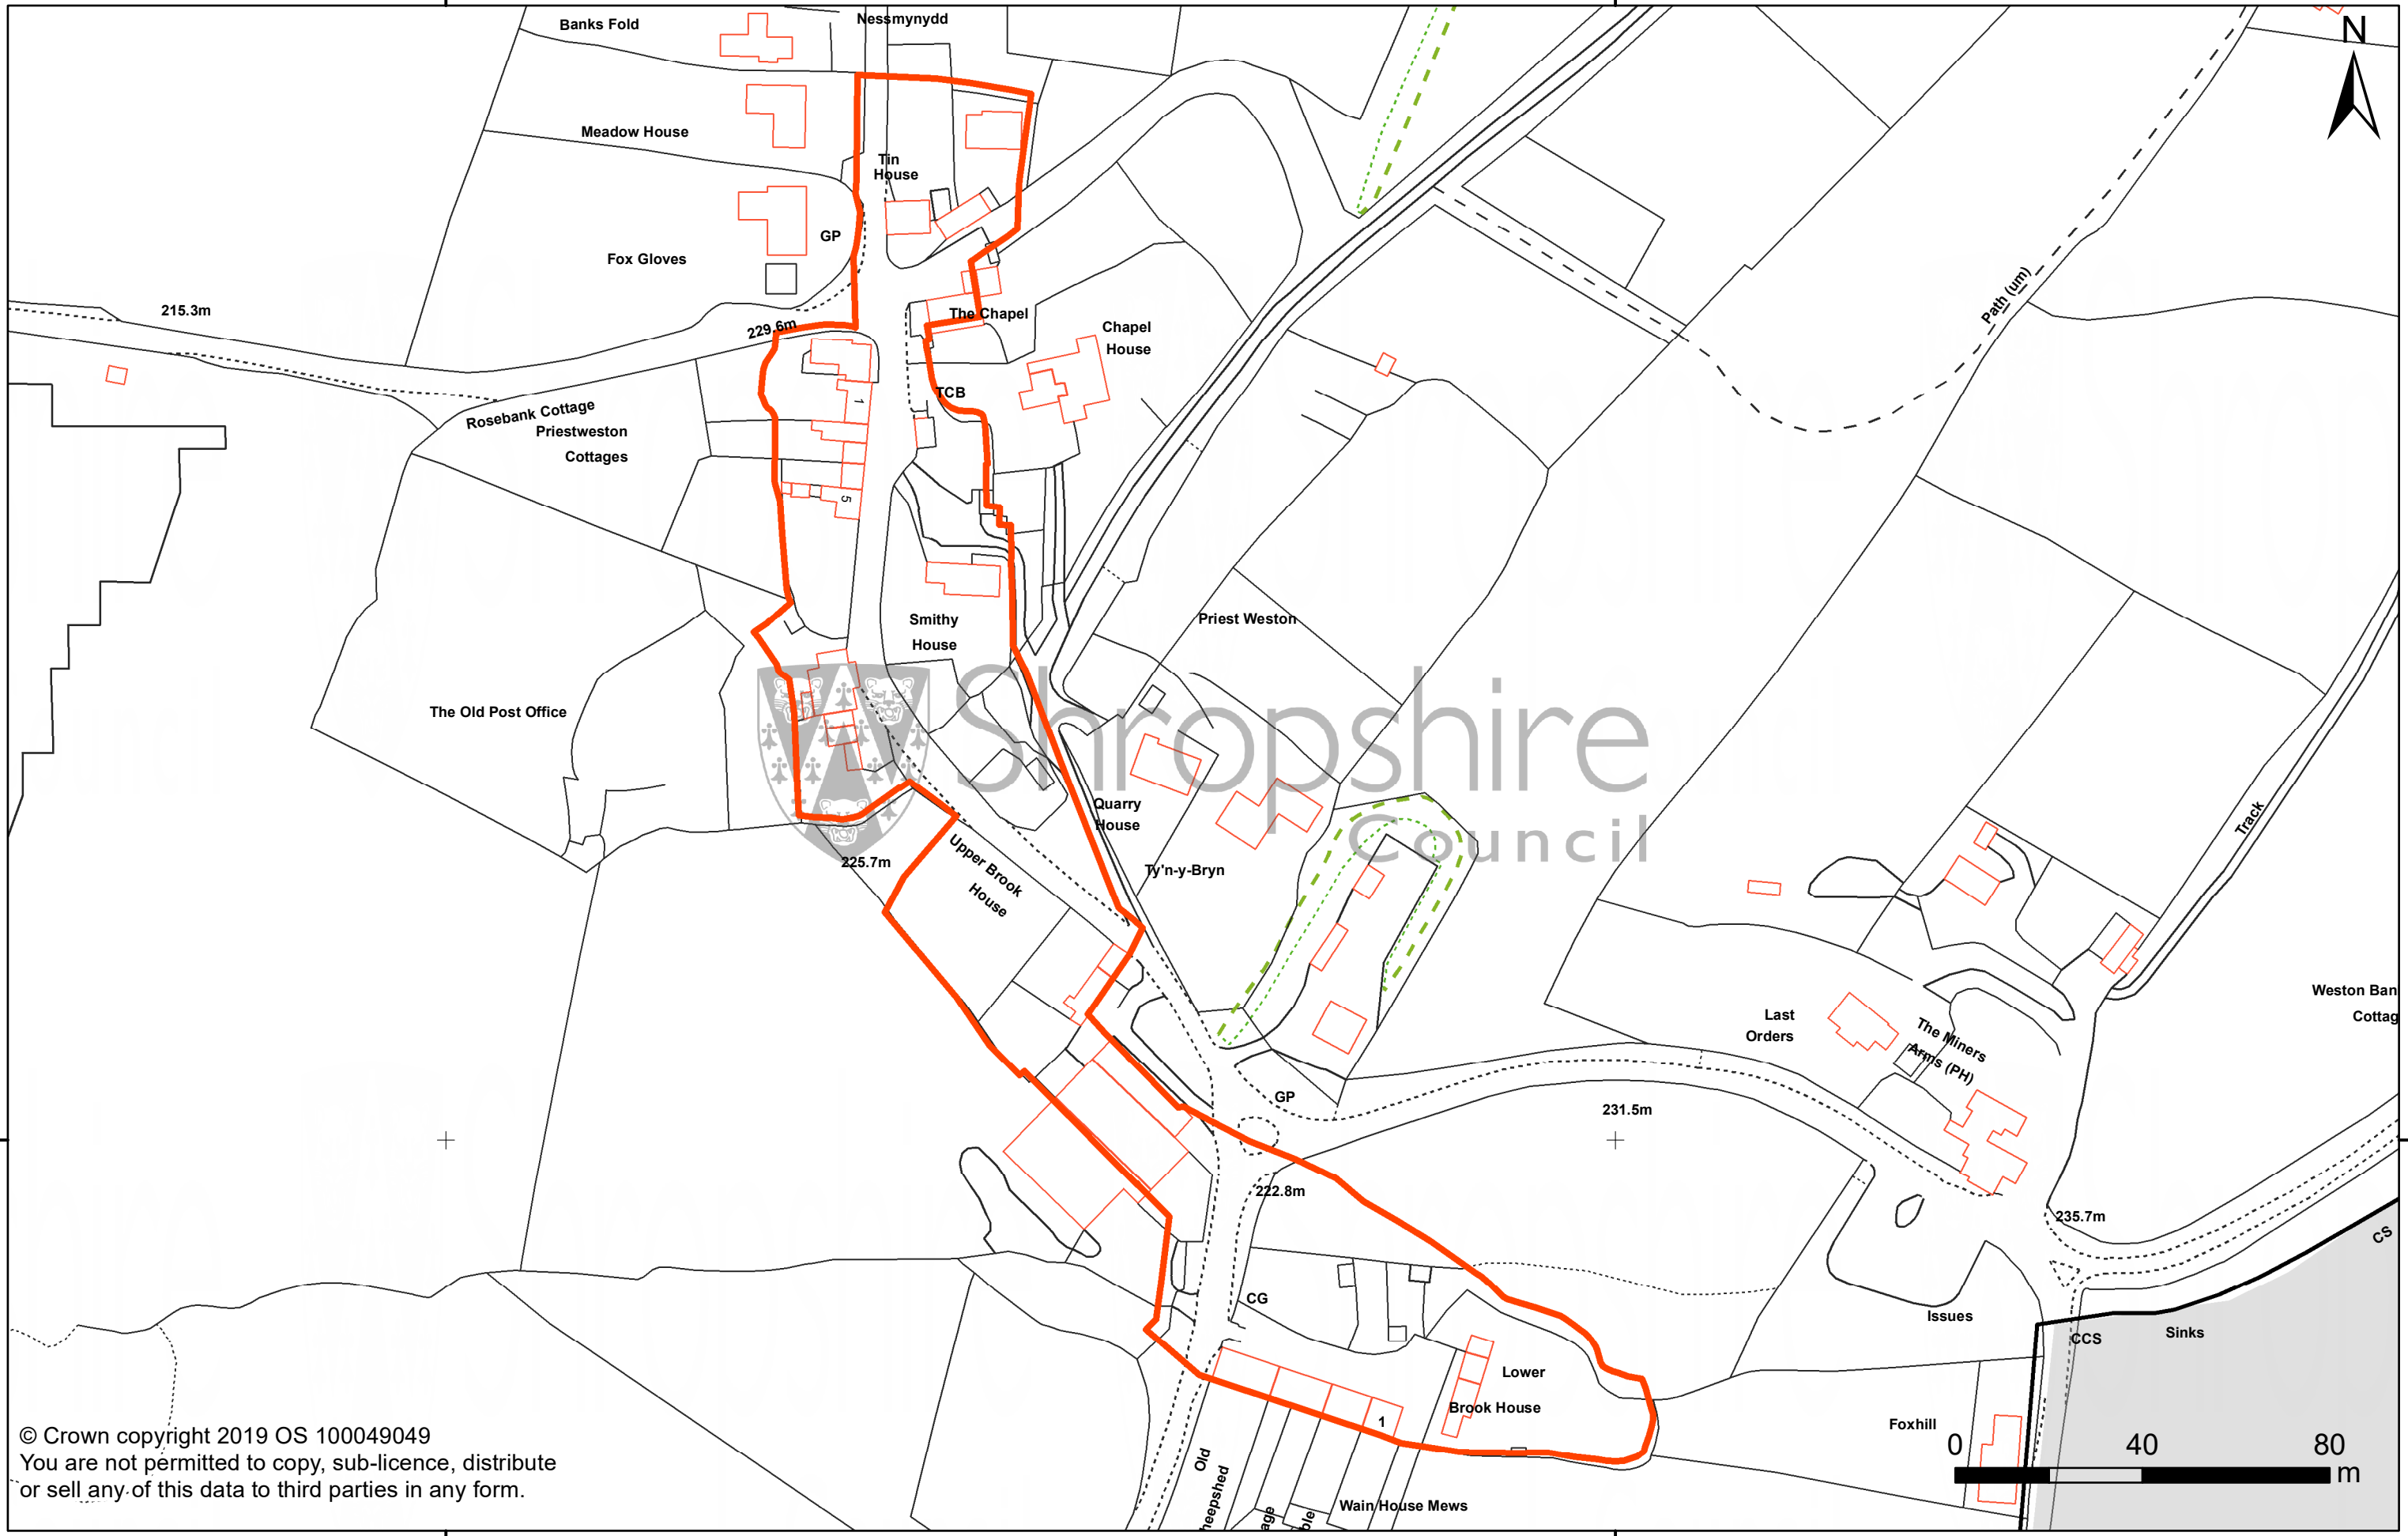

329000 000000

329250 000000

© Crown copyright 2019 OS 100049049
 You are not permitted to copy, sub-licence, distribute
 or sell any of this data to third parties in any form.

329000 000000

329250 000000

PRIESTWESTON CONSERVATION AREA
 Designated: 10/02/1994

Historic Environment Team
 Development Services
 The Shirehall, Abbey Foregate
 Shrewsbury, Shropshire, SY2 6ND