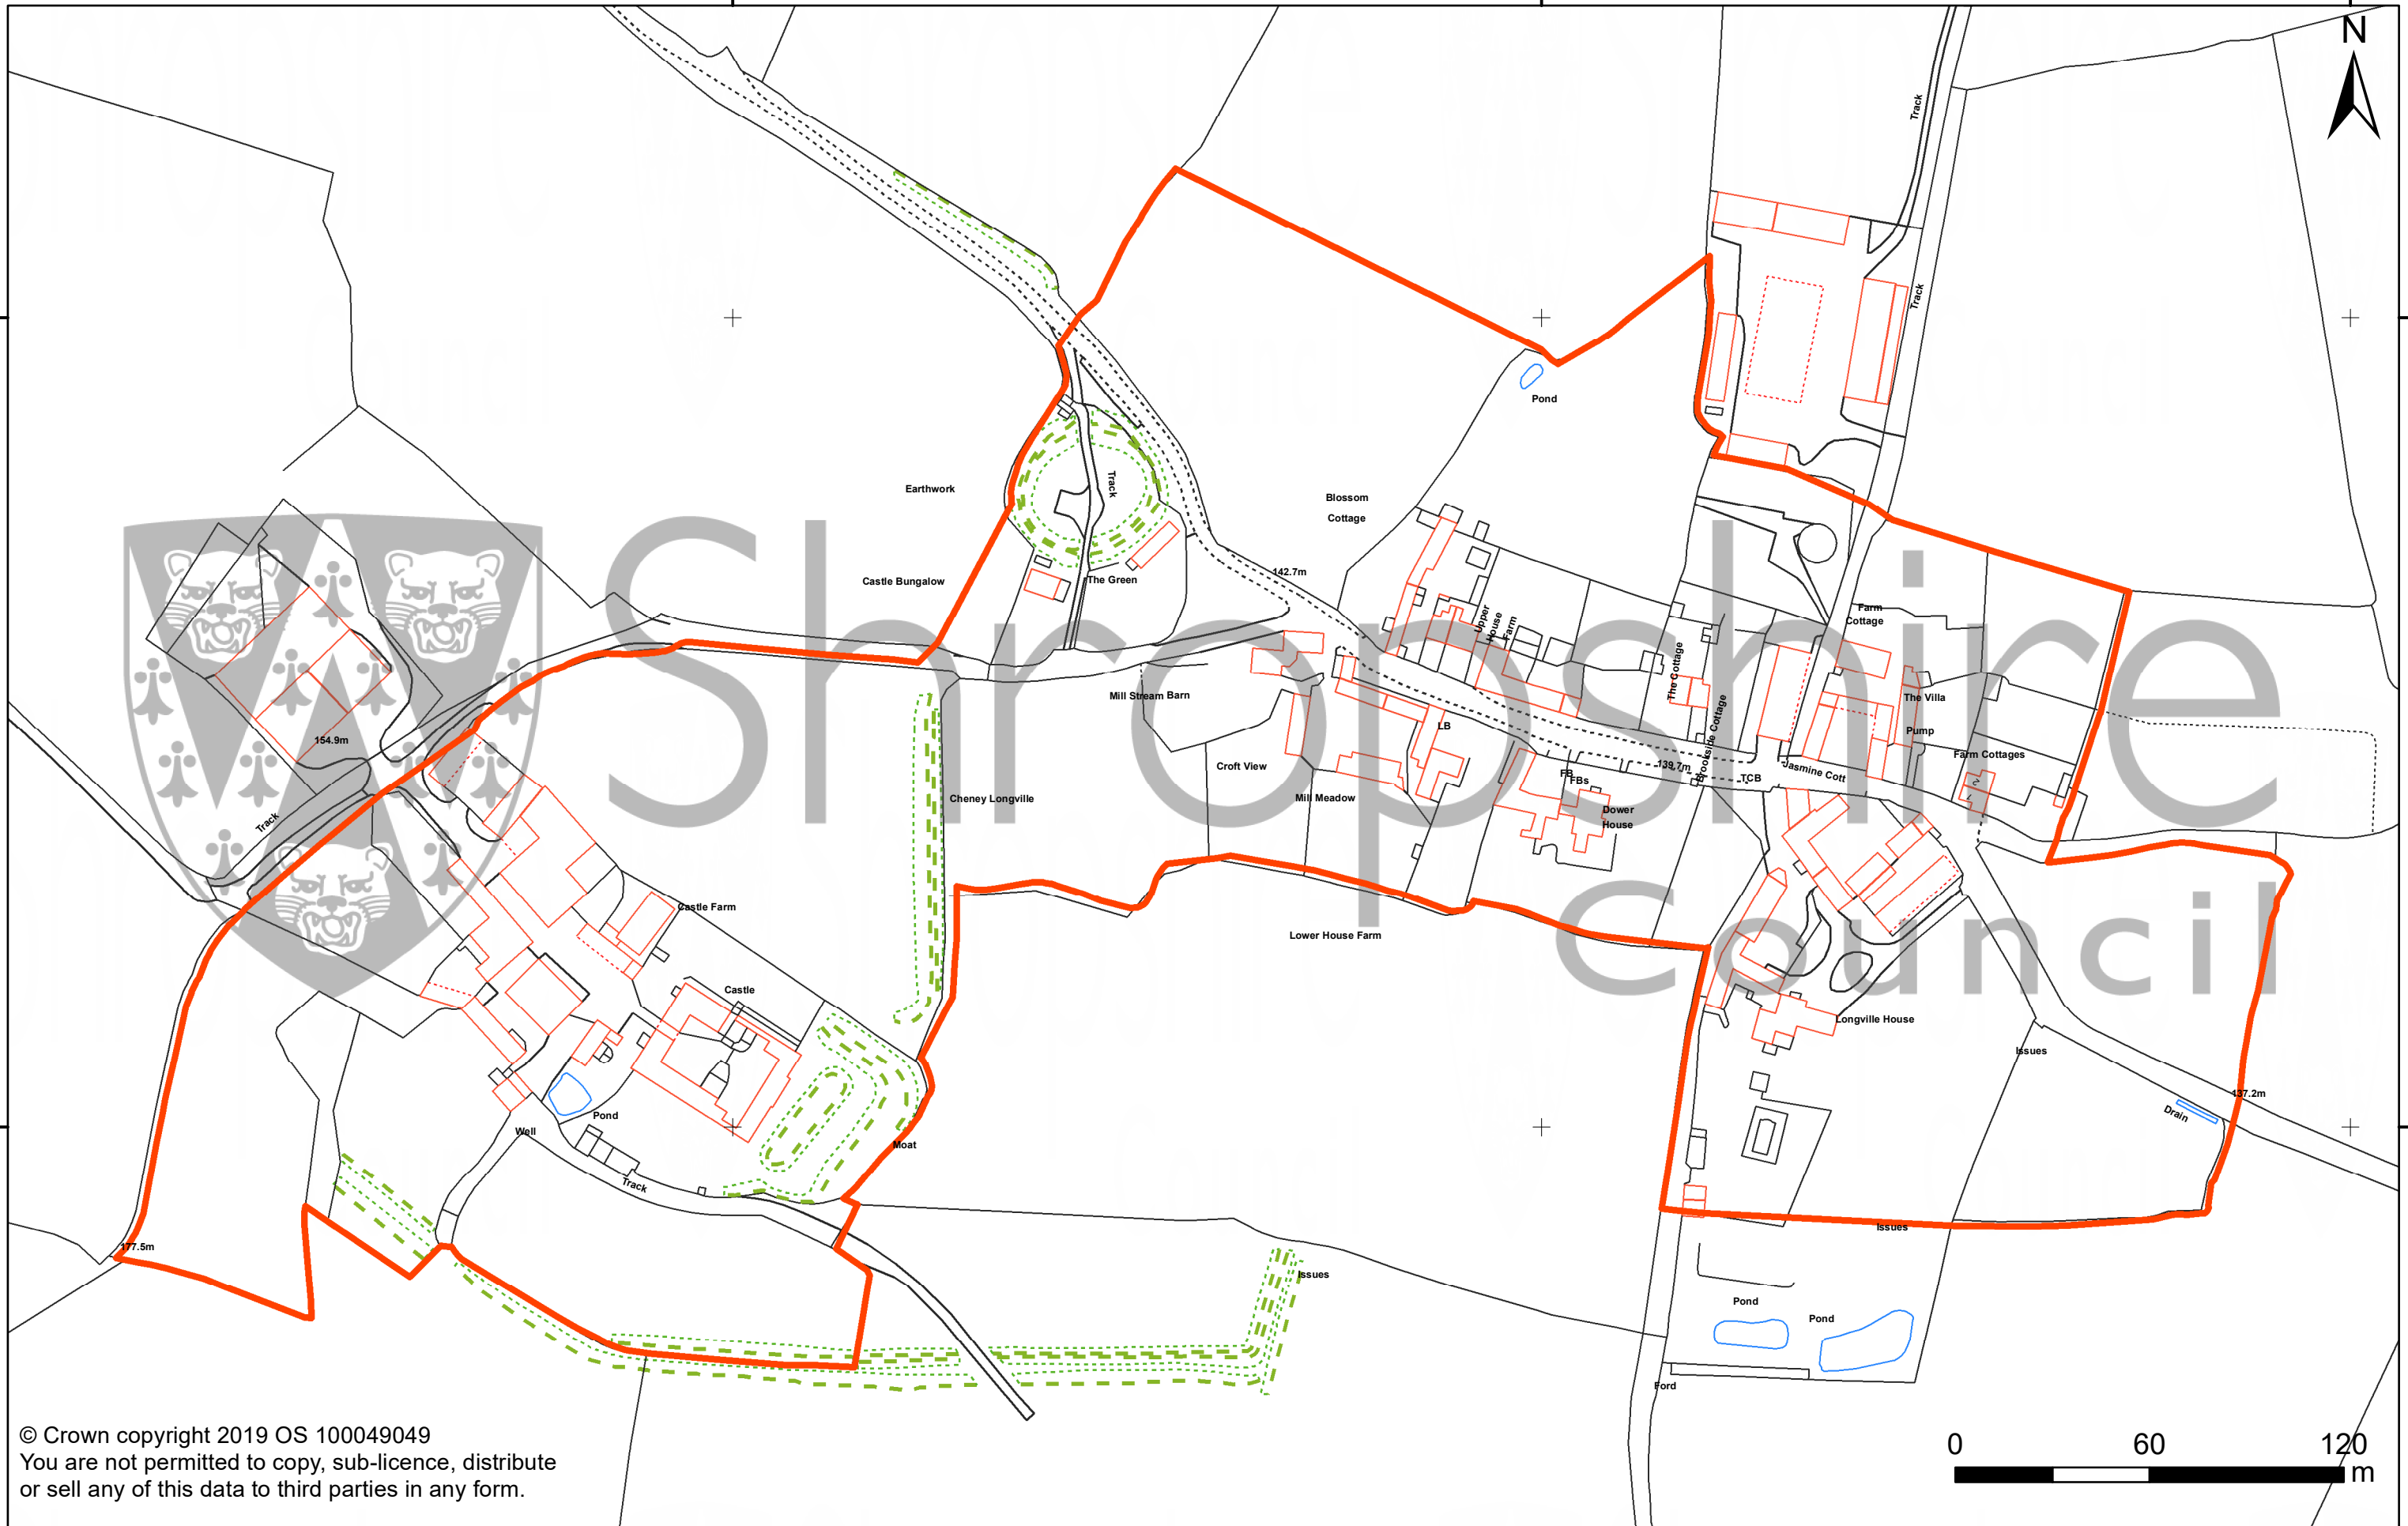

341750 000000

342000 000000

342250 000000

285000 000000

285000 000000

284750 000000

284750 000000

© Crown copyright 2019 OS 100049049
You are not permitted to copy, sub-licence, distribute
or sell any of this data to third parties in any form.

341750 000000

342000 000000

342250 000000

CHENEY LONGVILLE CONSERVATION AREA

Designated: 12/1982

Historic Environment Team
Development Services

The Shirehall, Abbey Foregate
Shrewsbury, Shropshire, SY2 6ND