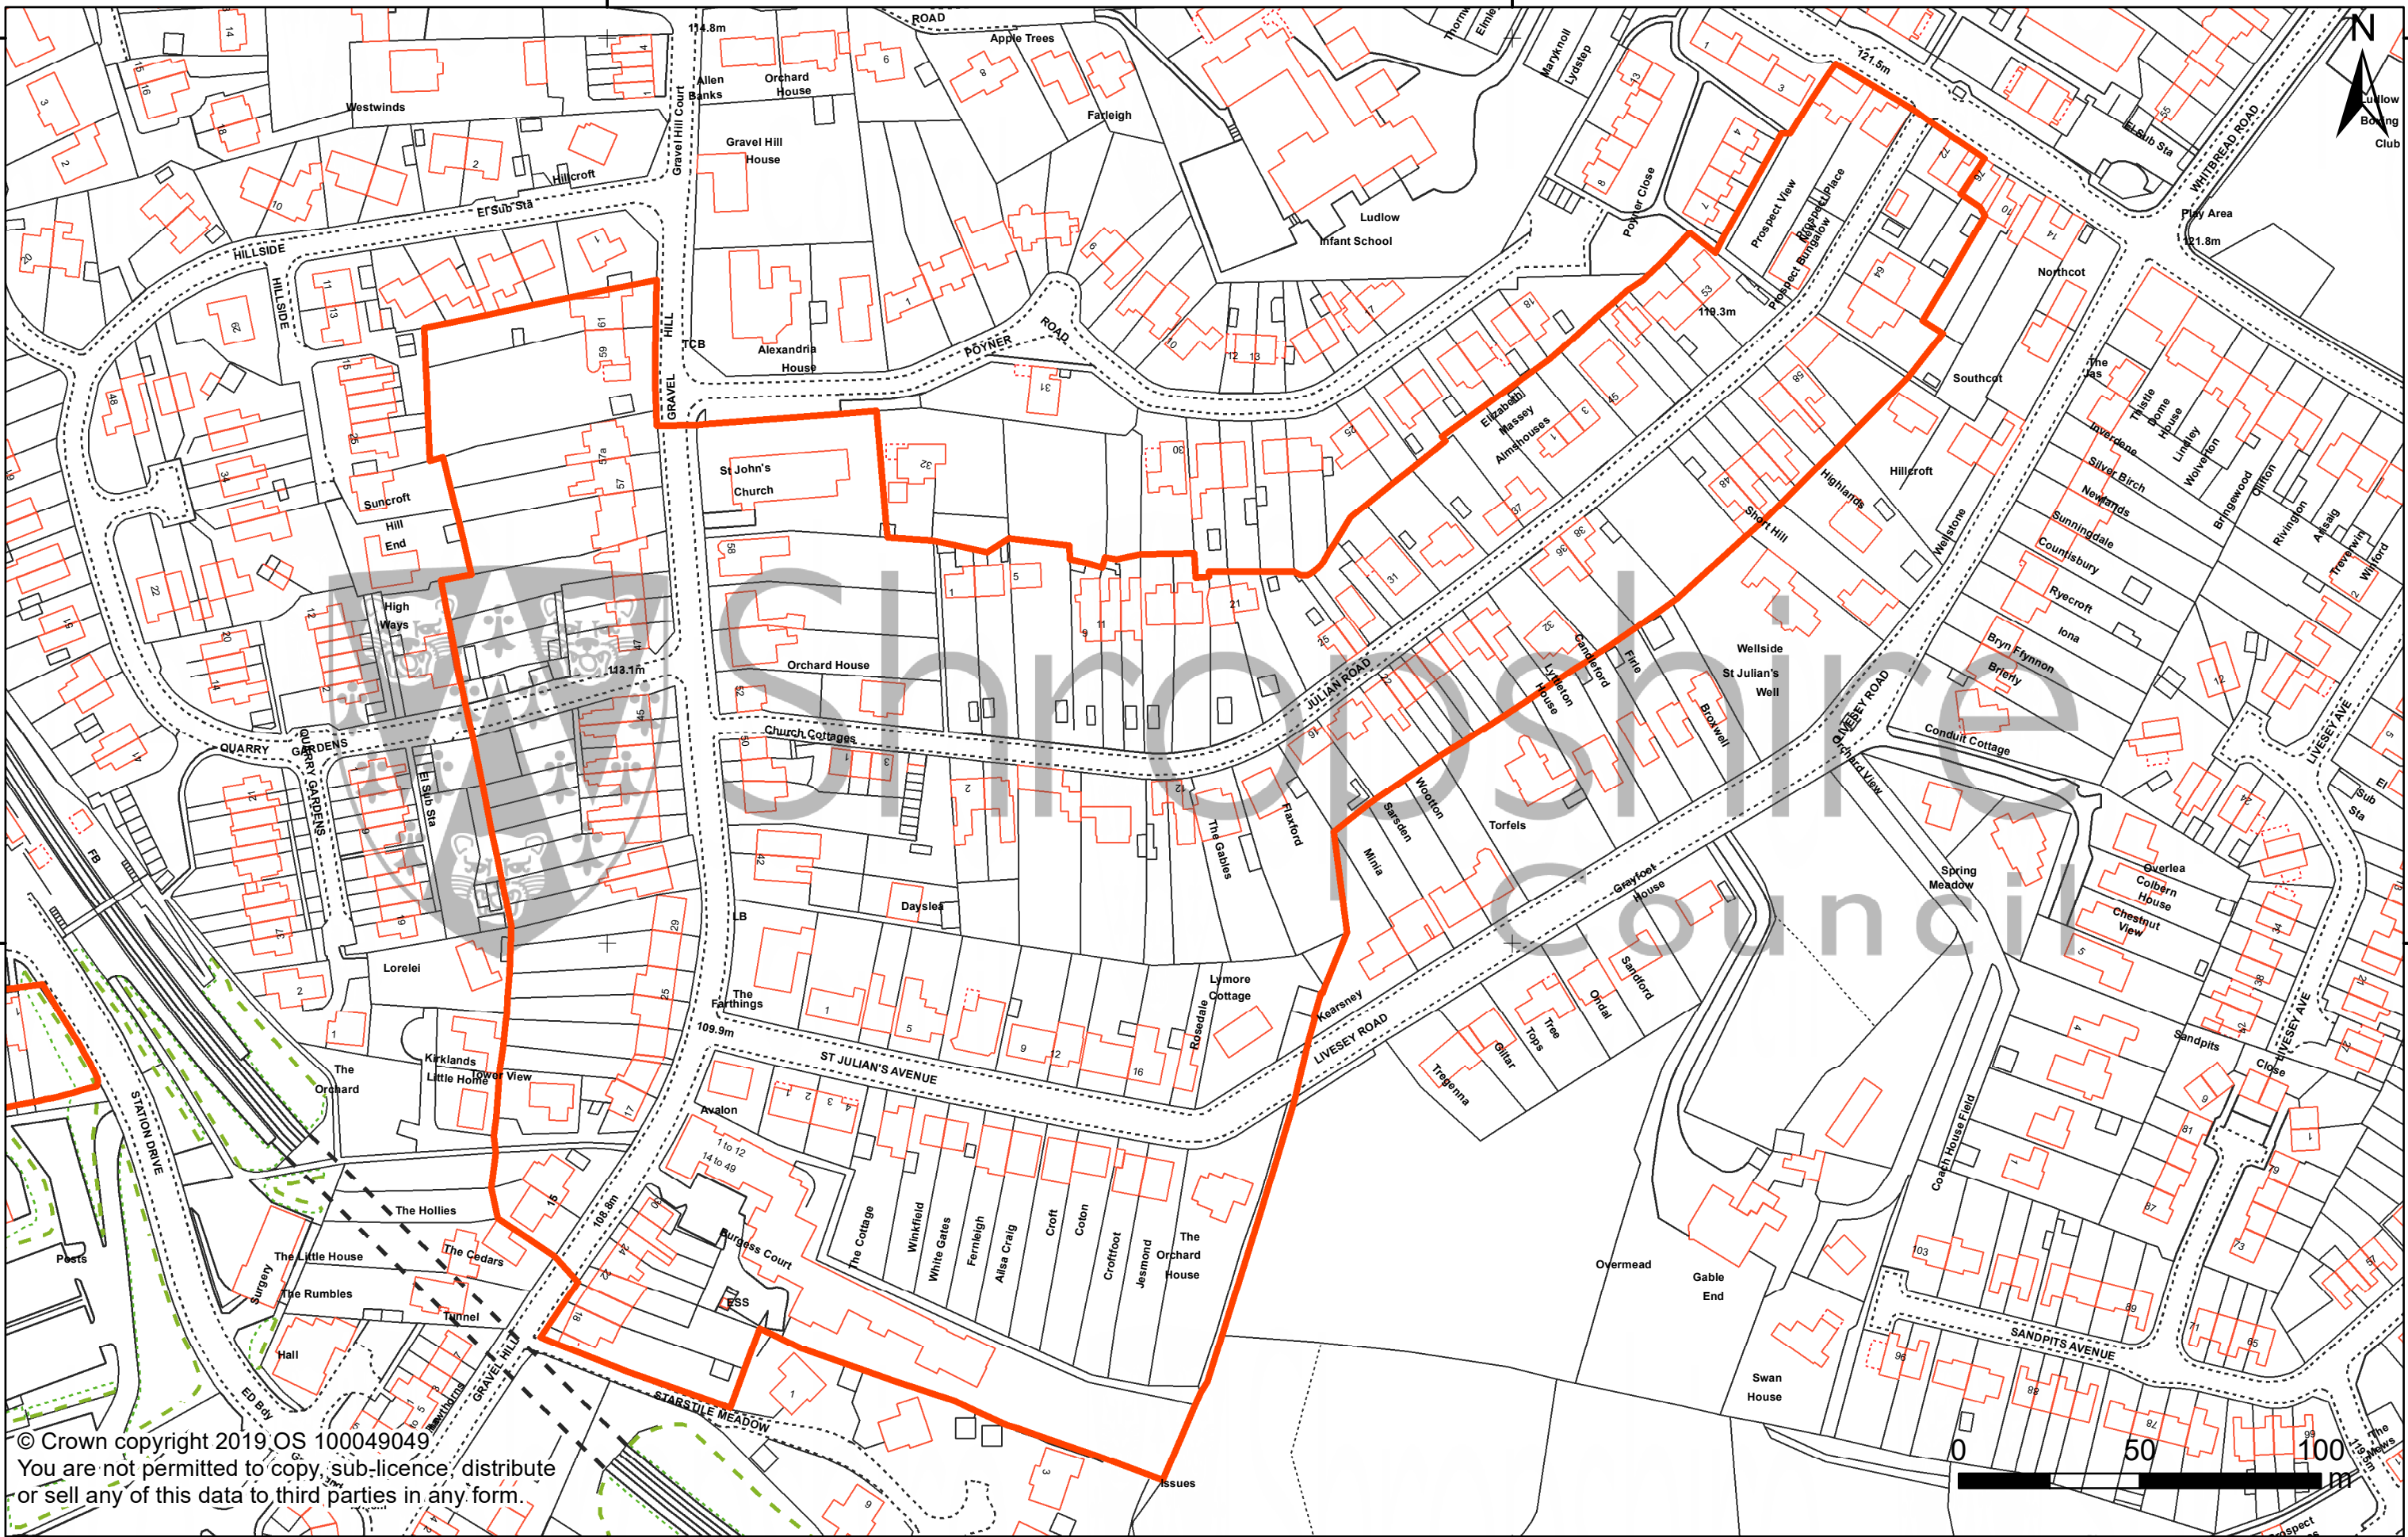

351500 000000

351750 000000

275250 000000

275000 000000

275250 000000

275000 000000

© Crown copyright 2019, OS 100049049
 You are not permitted to copy, sub-licence, distribute
 or sell any of this data to third parties in any form.

351500 000000

351750 000000

LUDLOW (GRAVEL HILL) CONSERVATION AREA

Designated: 14/02/2008

Historic Environment Team
 Development Services
 The Shirehall, Abbey Foregate
 Shrewsbury, Shropshire, SY2 6ND