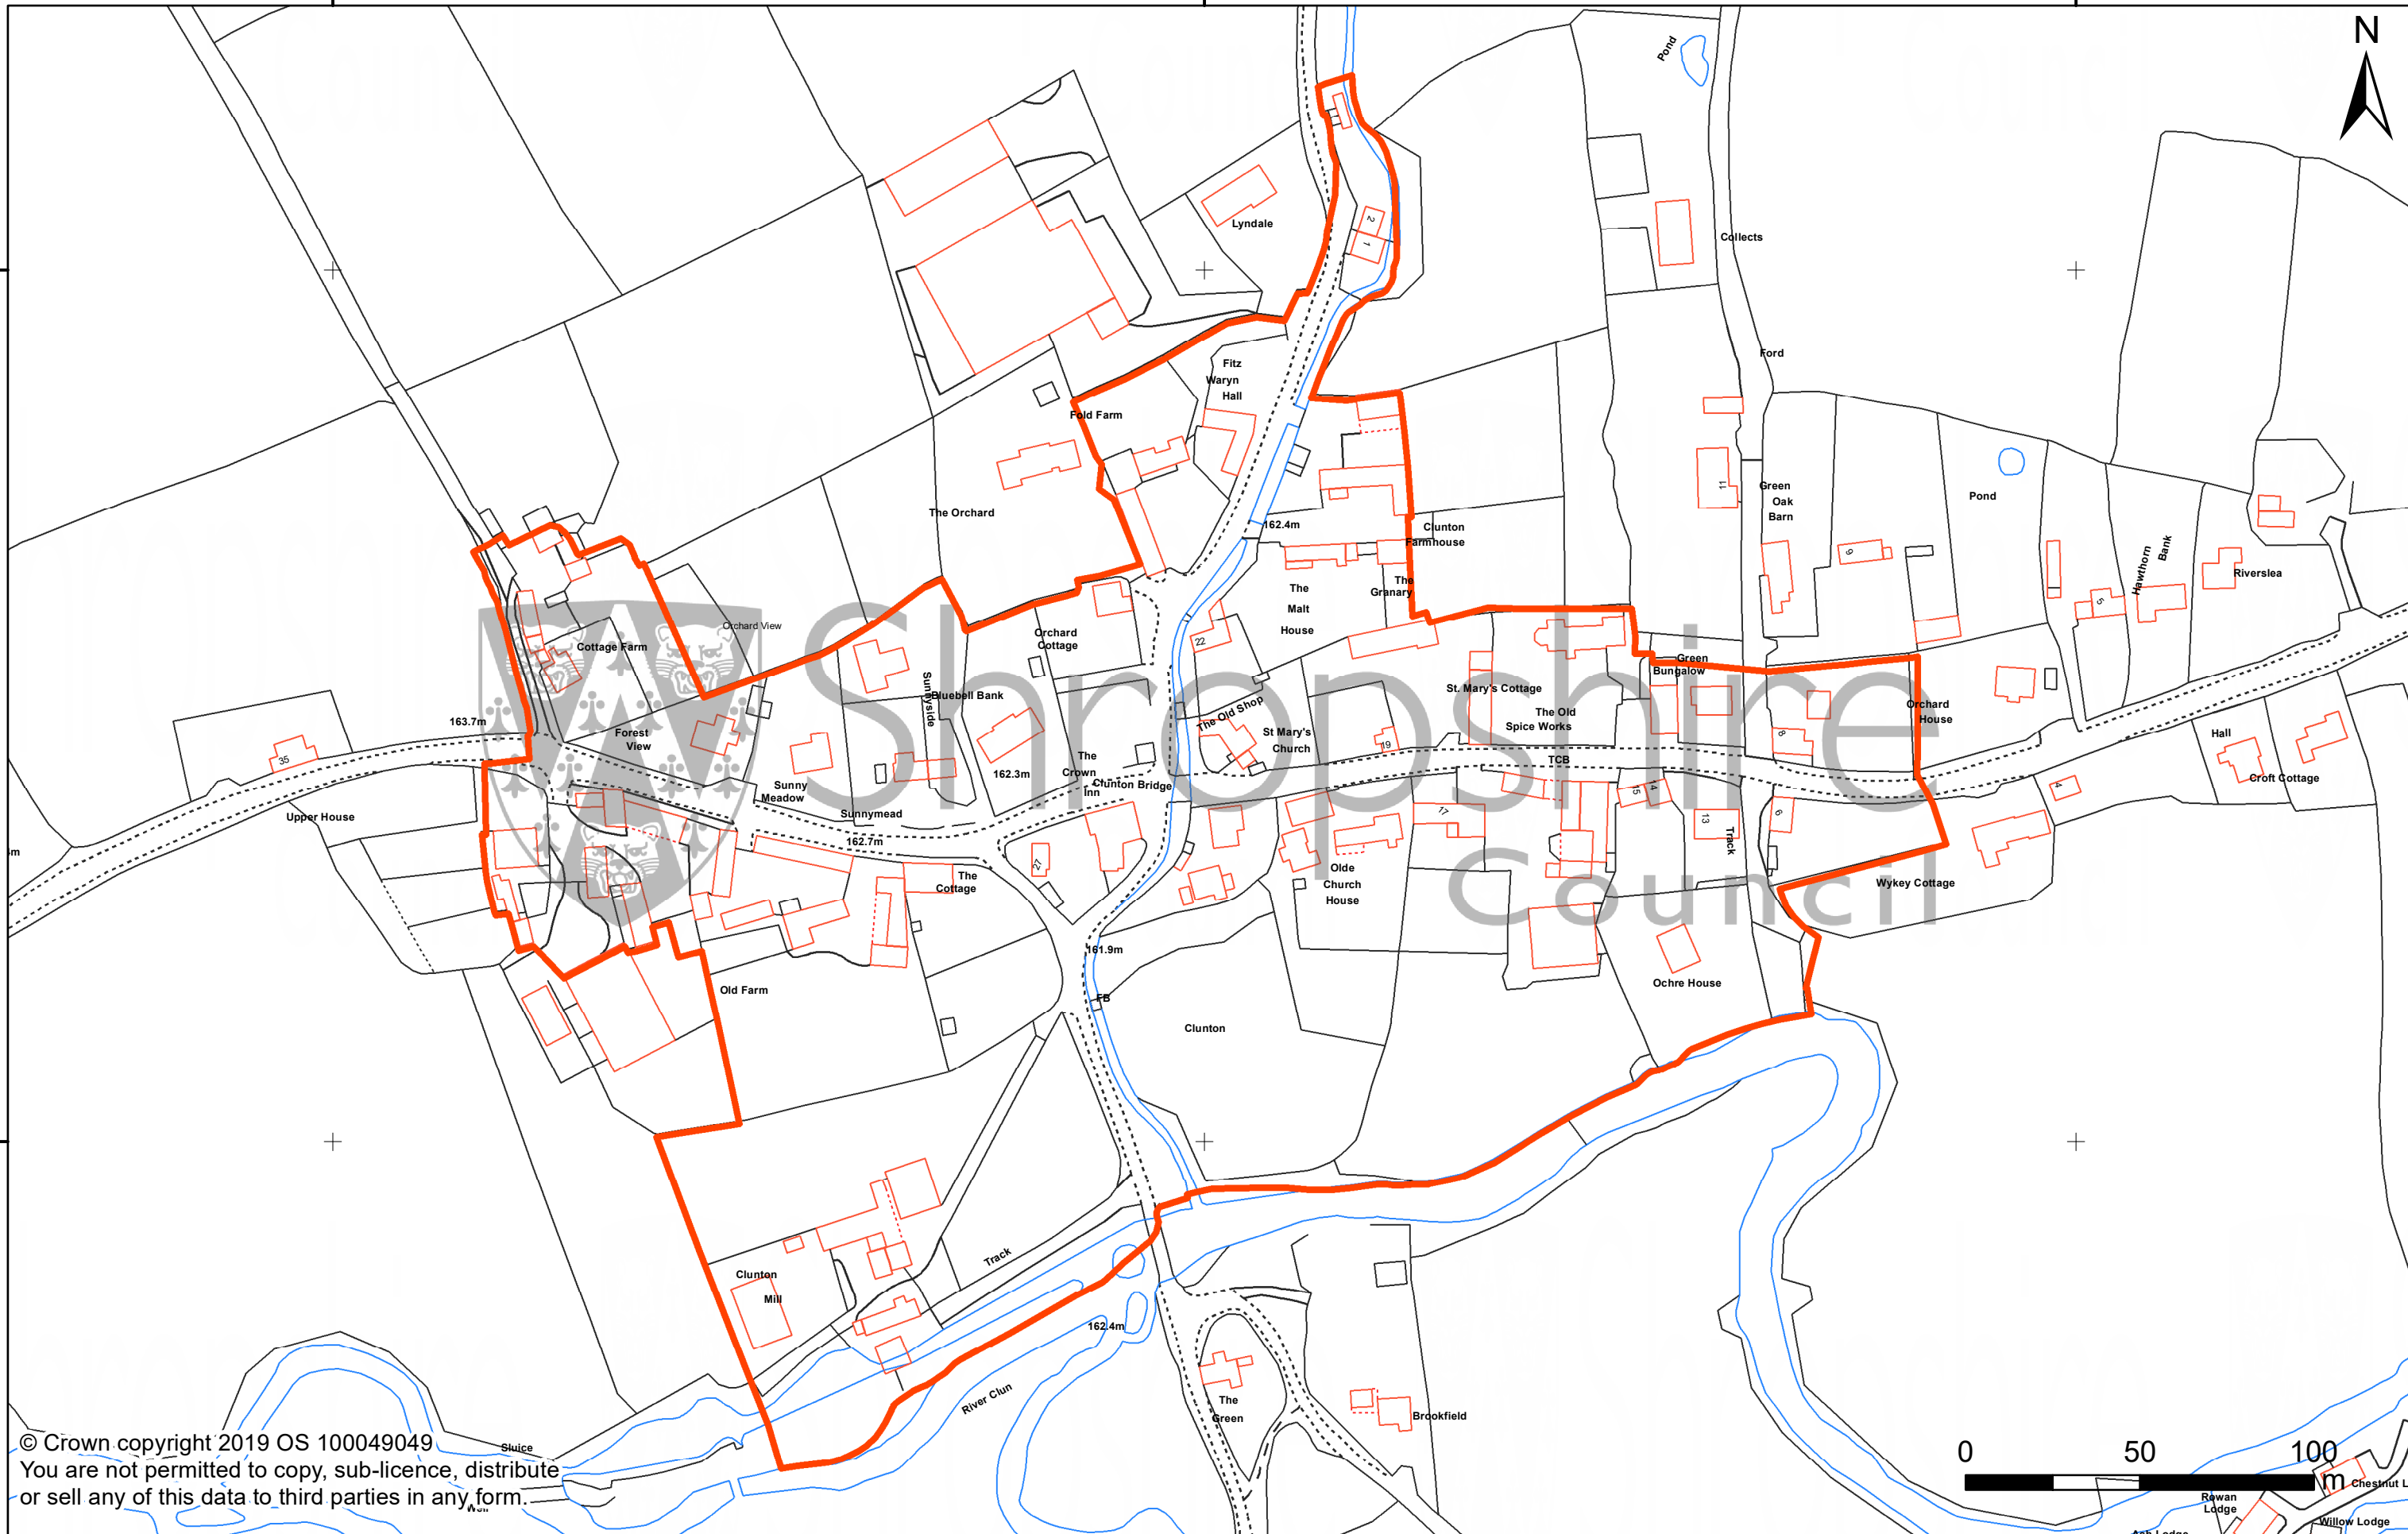

333250 000000

333500 000000

333750 000000

281500 000000

281500 000000

281250 000000

281250 000000

© Crown copyright 2019 OS 100049049
You are not permitted to copy, sub-licence, distribute
or sell any of this data to third parties in any form.

333250 000000

333500 000000

333750 000000

CLUNTON CONSERVATION AREA

Designated: 10/02/1994

Historic Environment Team
Development Services

The Shirehall, Abbey Foregate
Shrewsbury, Shropshire, SY2 6ND