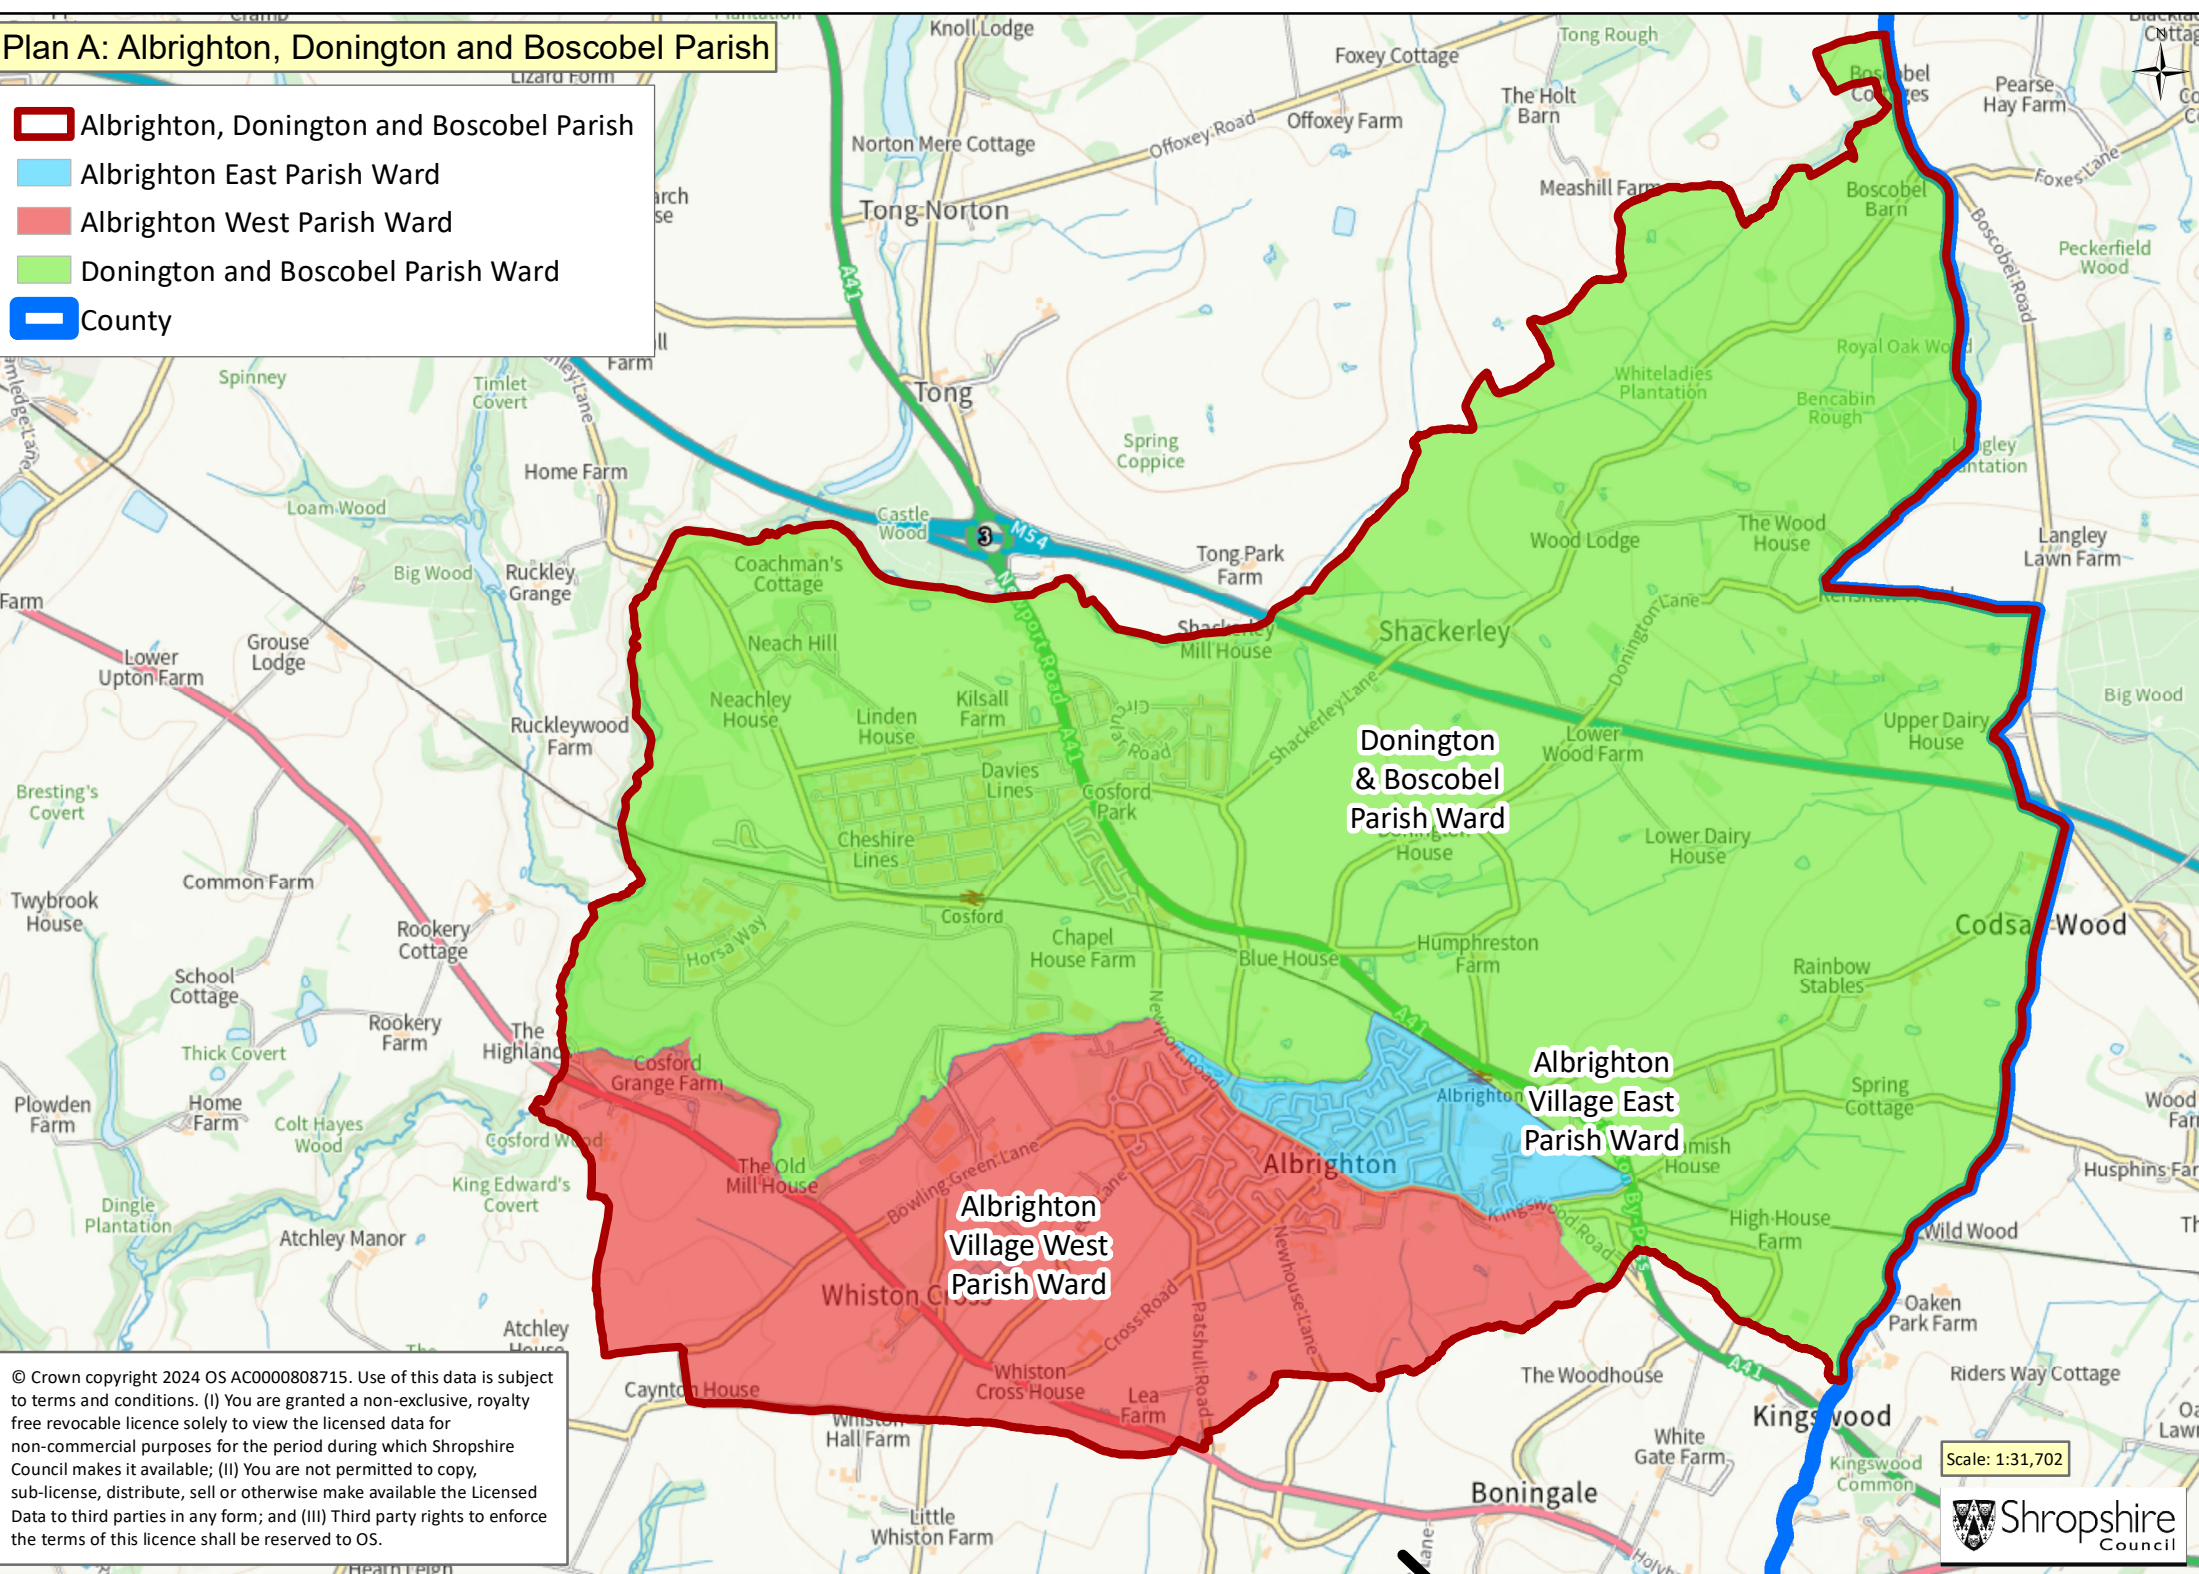

Plan A: Albrighton, Donington and Boscobel Parish

- Albrighton, Donington and Boscobel Parish
- Albrighton East Parish Ward
- Albrighton West Parish Ward
- Donington and Boscobel Parish Ward
- County

© Crown copyright 2024 OS AC0000808715. Use of this data is subject to terms and conditions. (I) You are granted a non-exclusive, royalty free revocable licence solely to view the licensed data for non-commercial purposes for the period during which Shropshire Council makes it available; (II) You are not permitted to copy, sub-license, distribute, sell or otherwise make available the licensed Data to third parties in any form; and (III) Third party rights to enforce the terms of this licence shall be reserved to OS.