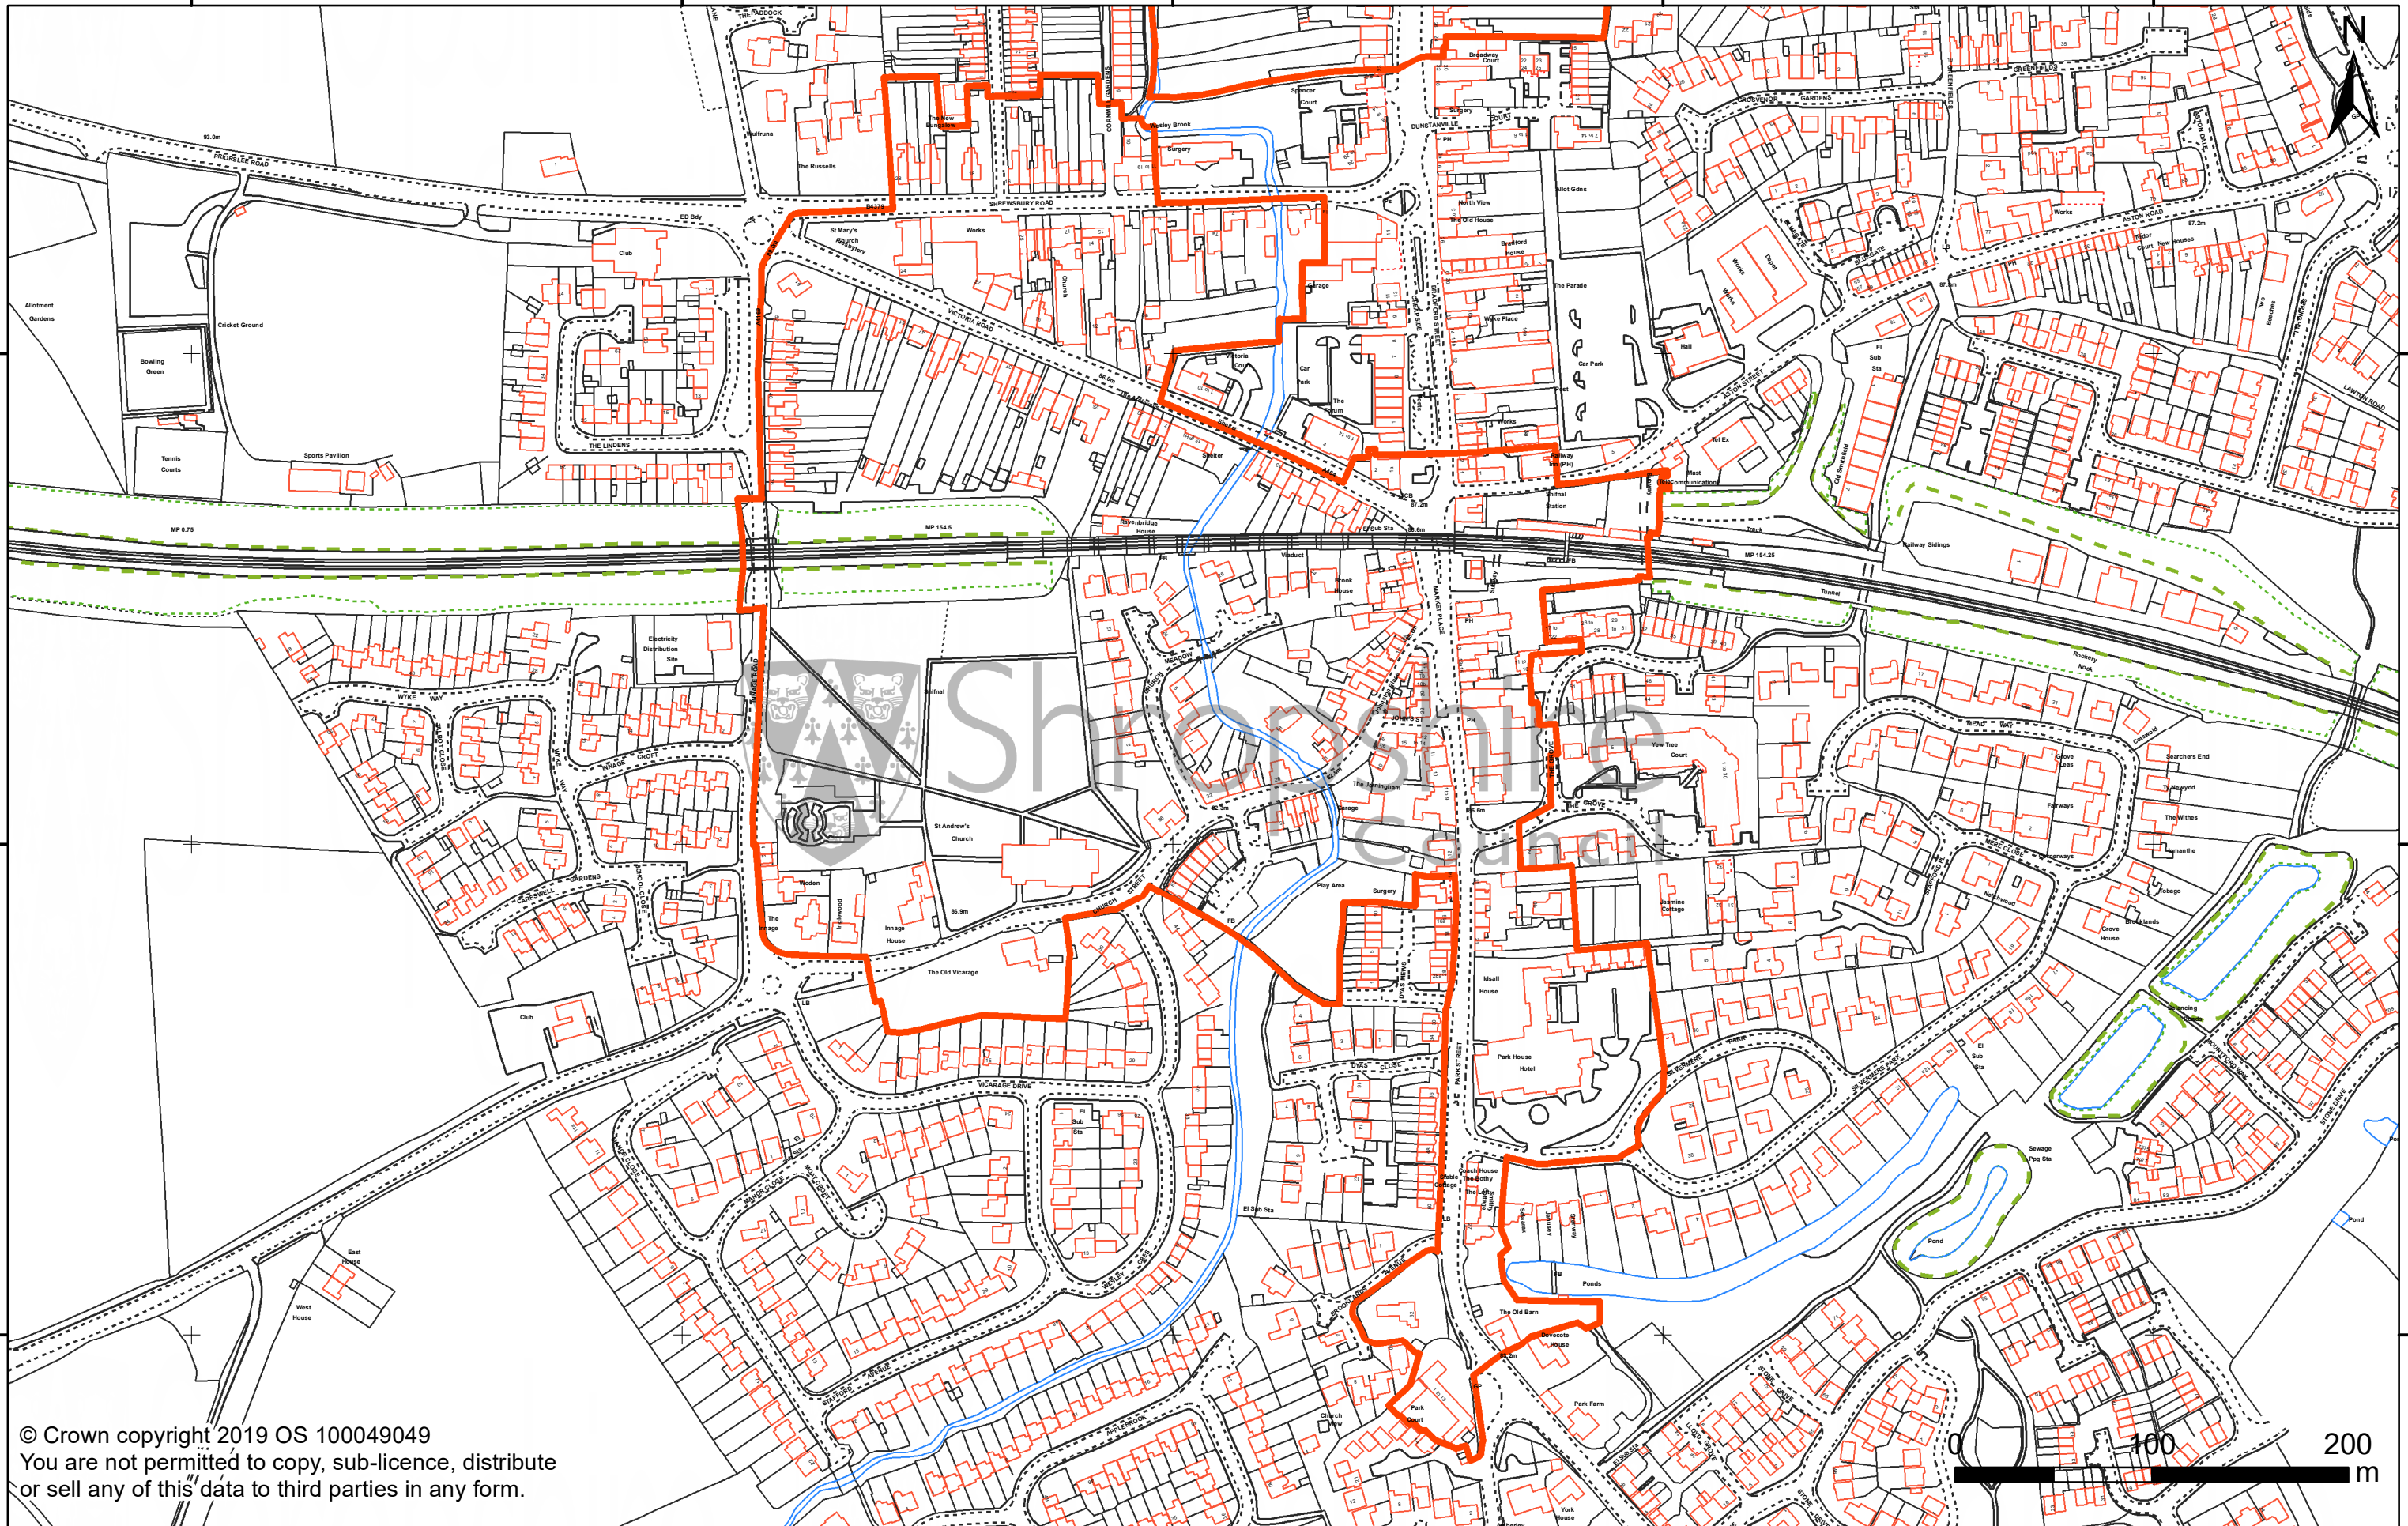

374250 000000

374500 000000

374750 000000

375000 000000

375250 000000

© Crown copyright 2019 OS 100049049  
 You are not permitted to copy, sub-licence, distribute  
 or sell any of this data to third parties in any form.

374250 000000

374500 000000

374750 000000

375000 000000

375250 000000

**SHIFNAL CONSERVATION AREA**  
 Designated: 04/09/1978  
 Extended: 02/02/1981 and 23/04/2001

Historic Environment Team  
 Development Services  
 The Shirehall, Abbey Foregate  
 Shrewsbury, Shropshire, SY2 6ND