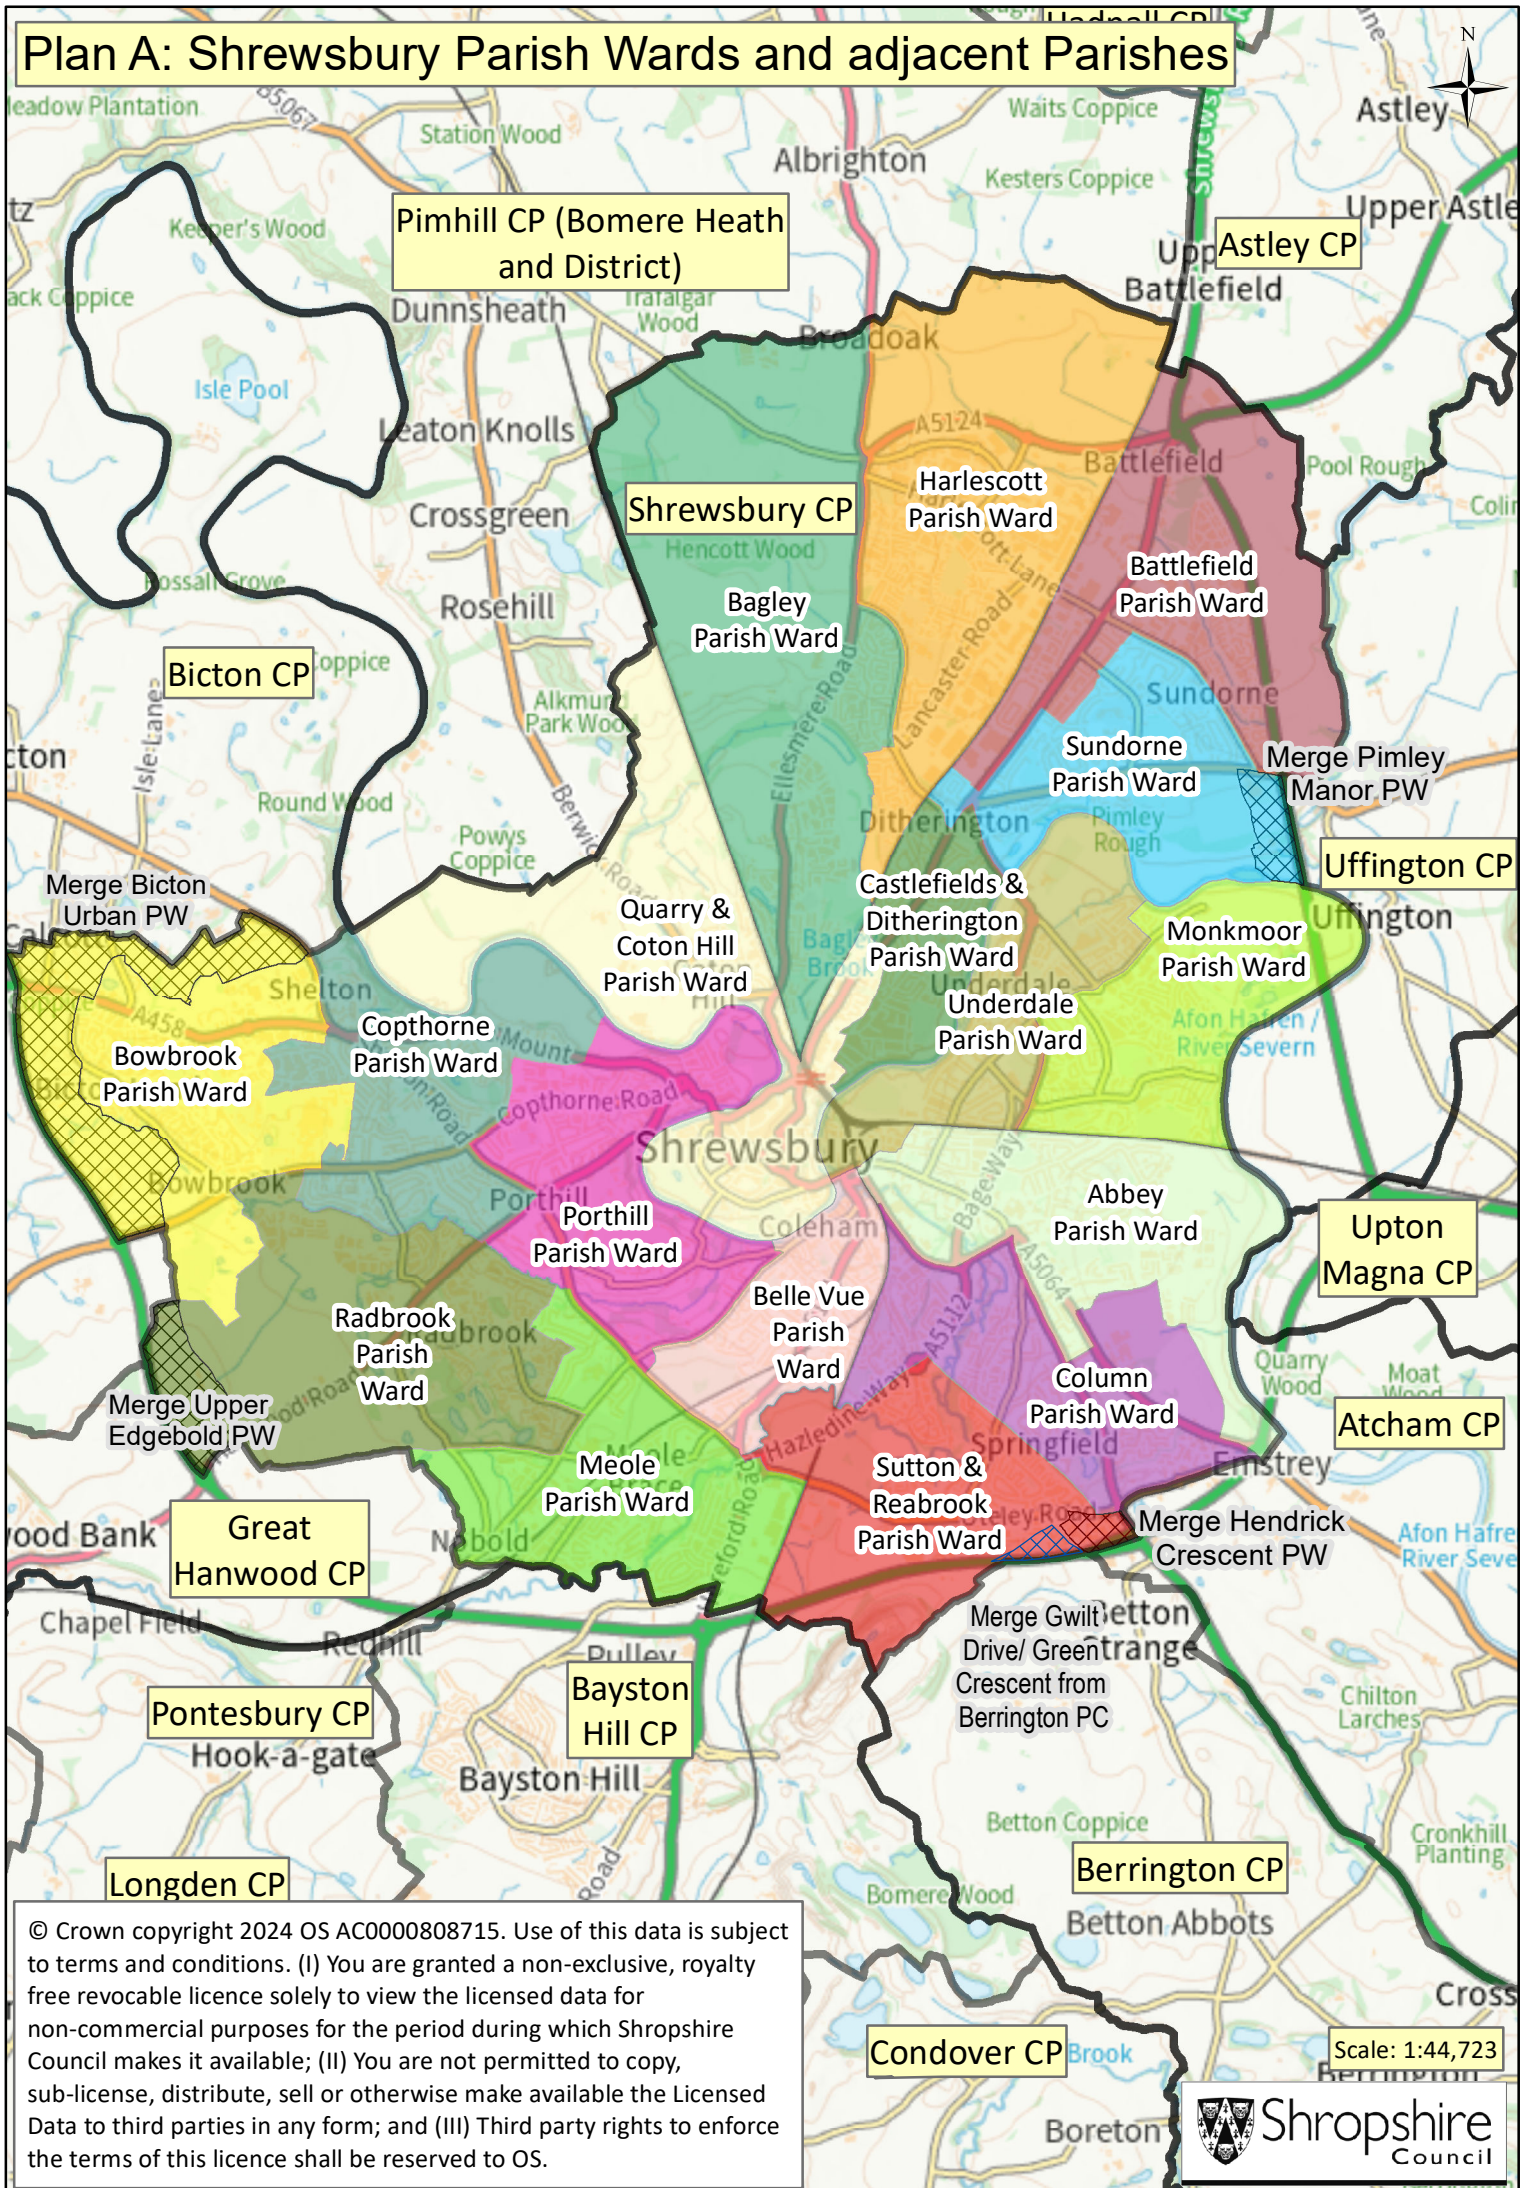

Plan A: Shrewsbury Parish Wards and adjacent Parishes

© Crown copyright 2024 OS AC0000808715. Use of this data is subject to terms and conditions. (I) You are granted a non-exclusive, royalty free revocable licence solely to view the licensed data for non-commercial purposes for the period during which Shropshire Council makes it available; (II) You are not permitted to copy, sub-license, distribute, sell or otherwise make available the Licensed Data to third parties in any form; and (III) Third party rights to enforce the terms of this licence shall be reserved to OS.