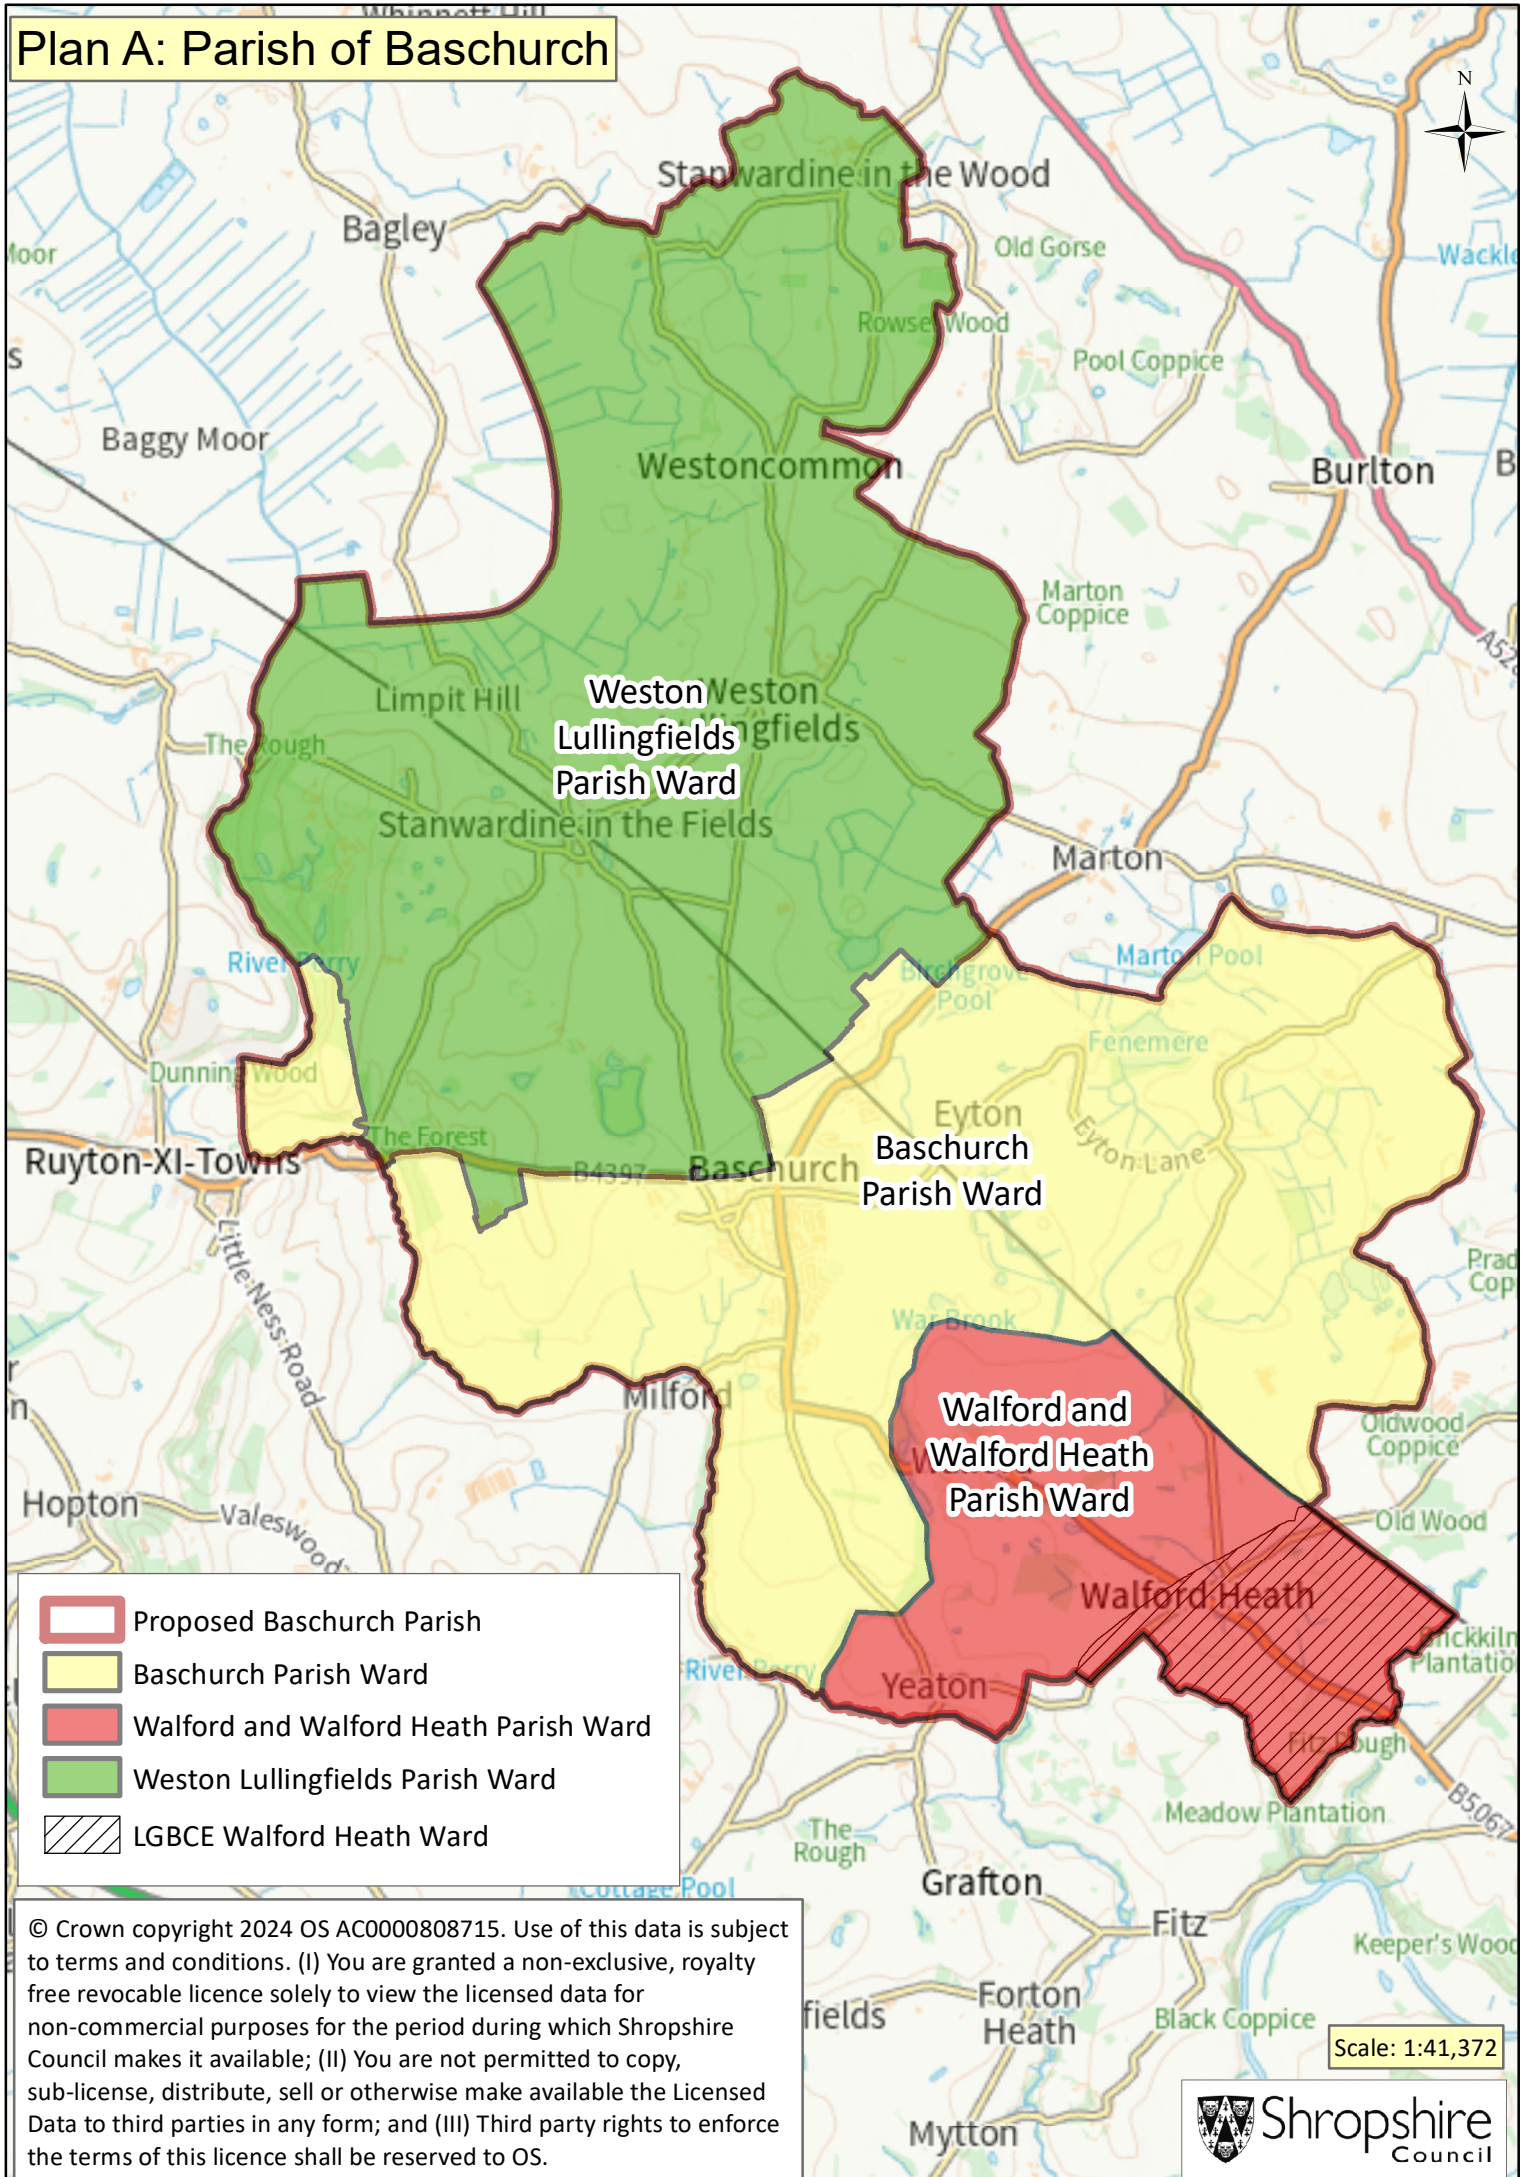

# Plan A: Parish of Baschurch

-  Proposed Baschurch Parish
-  Baschurch Parish Ward
-  Walford and Walford Heath Parish Ward
-  Weston Lullingfields Parish Ward
-  LGBCE Walford Heath Ward

© Crown copyright 2024 OS AC0000808715. Use of this data is subject to terms and conditions. (I) You are granted a non-exclusive, royalty free revocable licence solely to view the licensed data for non-commercial purposes for the period during which Shropshire Council makes it available; (II) You are not permitted to copy, sub-license, distribute, sell or otherwise make available the Licensed Data to third parties in any form; and (III) Third party rights to enforce the terms of this licence shall be reserved to OS.

Scale: 1:41,372