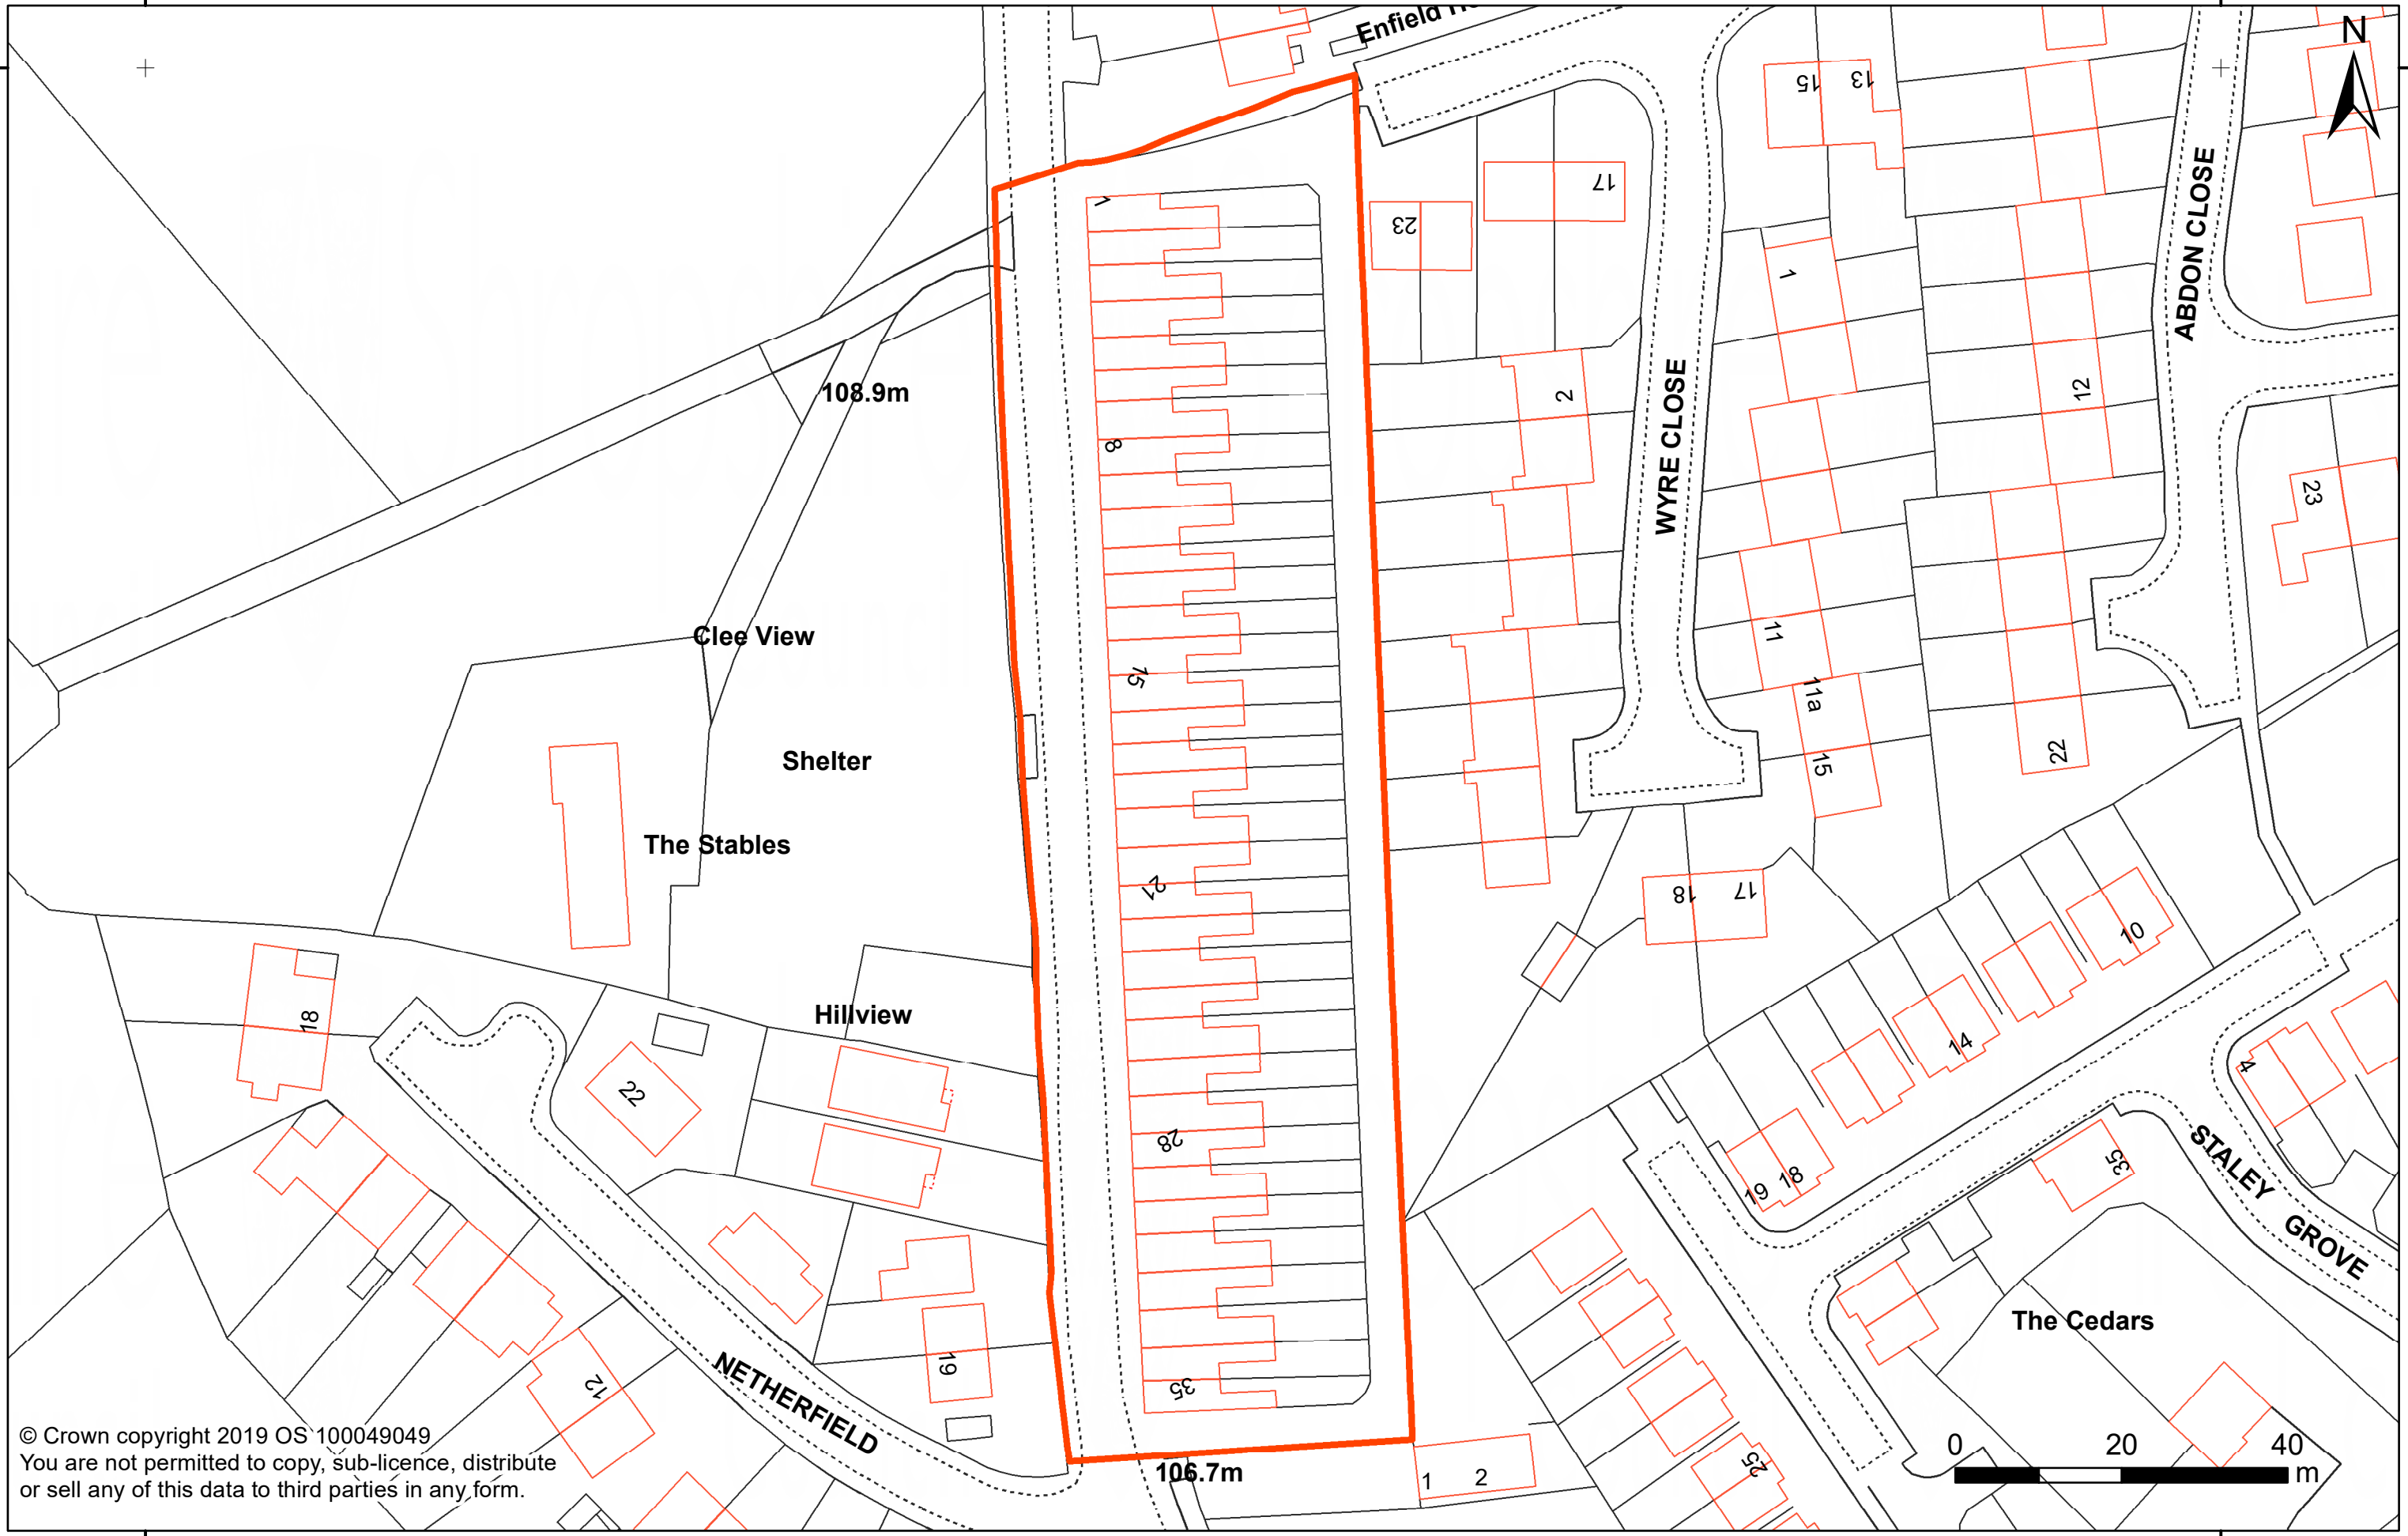

373250 000000

373500 000000

284250 000000

284250 000000

© Crown copyright 2019 OS 100049049
 You are not permitted to copy, sub-licence, distribute
 or sell any of this data to third parties in any form.

373250 000000

373500 000000

HIGHLEY CLEE VIEW CONSERVATION AREA
 Designated: 09/03/1981
 Amended: 23/07/2003

Historic Environment Team
 Development Services
 The Shirehall, Abbey Foregate
 Shrewsbury, Shropshire, SY2 6ND