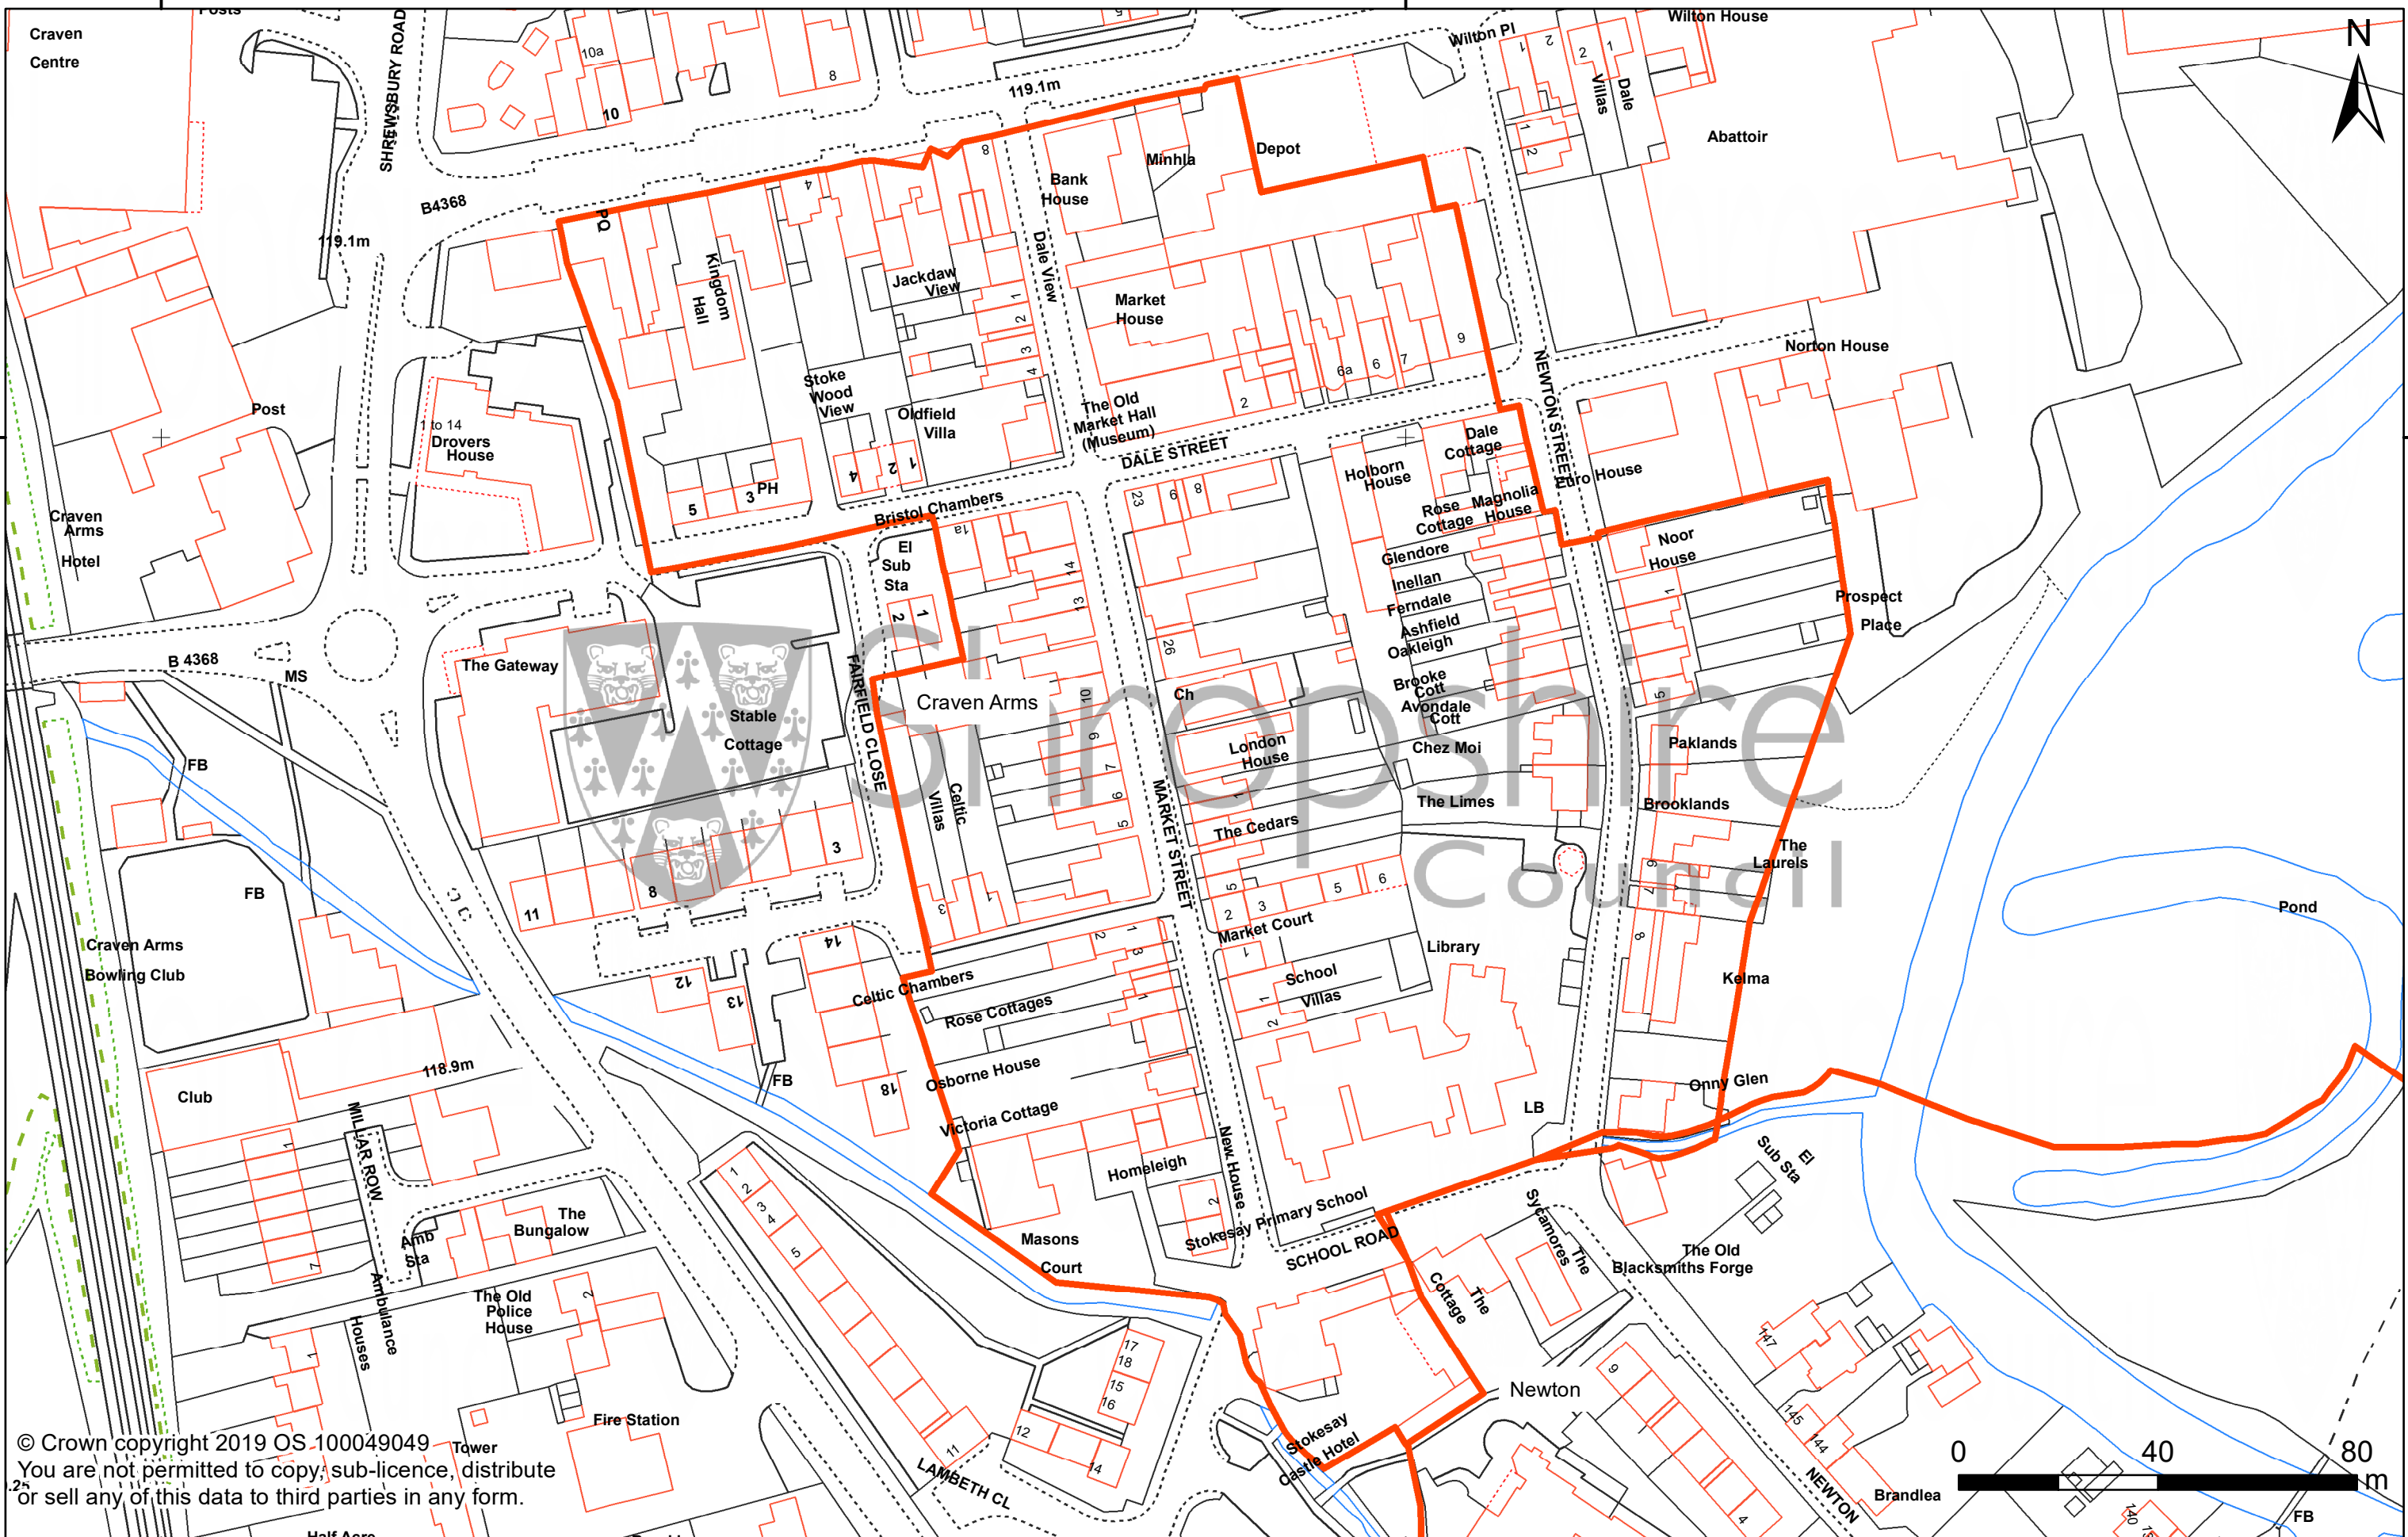

343250 000000

343500 000000

© Crown copyright 2019 OS 100049049
 You are not permitted to copy, sub-licence, distribute
 or sell any of this data to third parties in any form.

343250 000000

343500 000000

CRAVEN ARMS CONSERVATION AREA
 Designated: 10/02/1994

Historic Environment Team
 Development Services
 The Shirehall, Abbey Foregate
 Shrewsbury, Shropshire, SY2 6ND