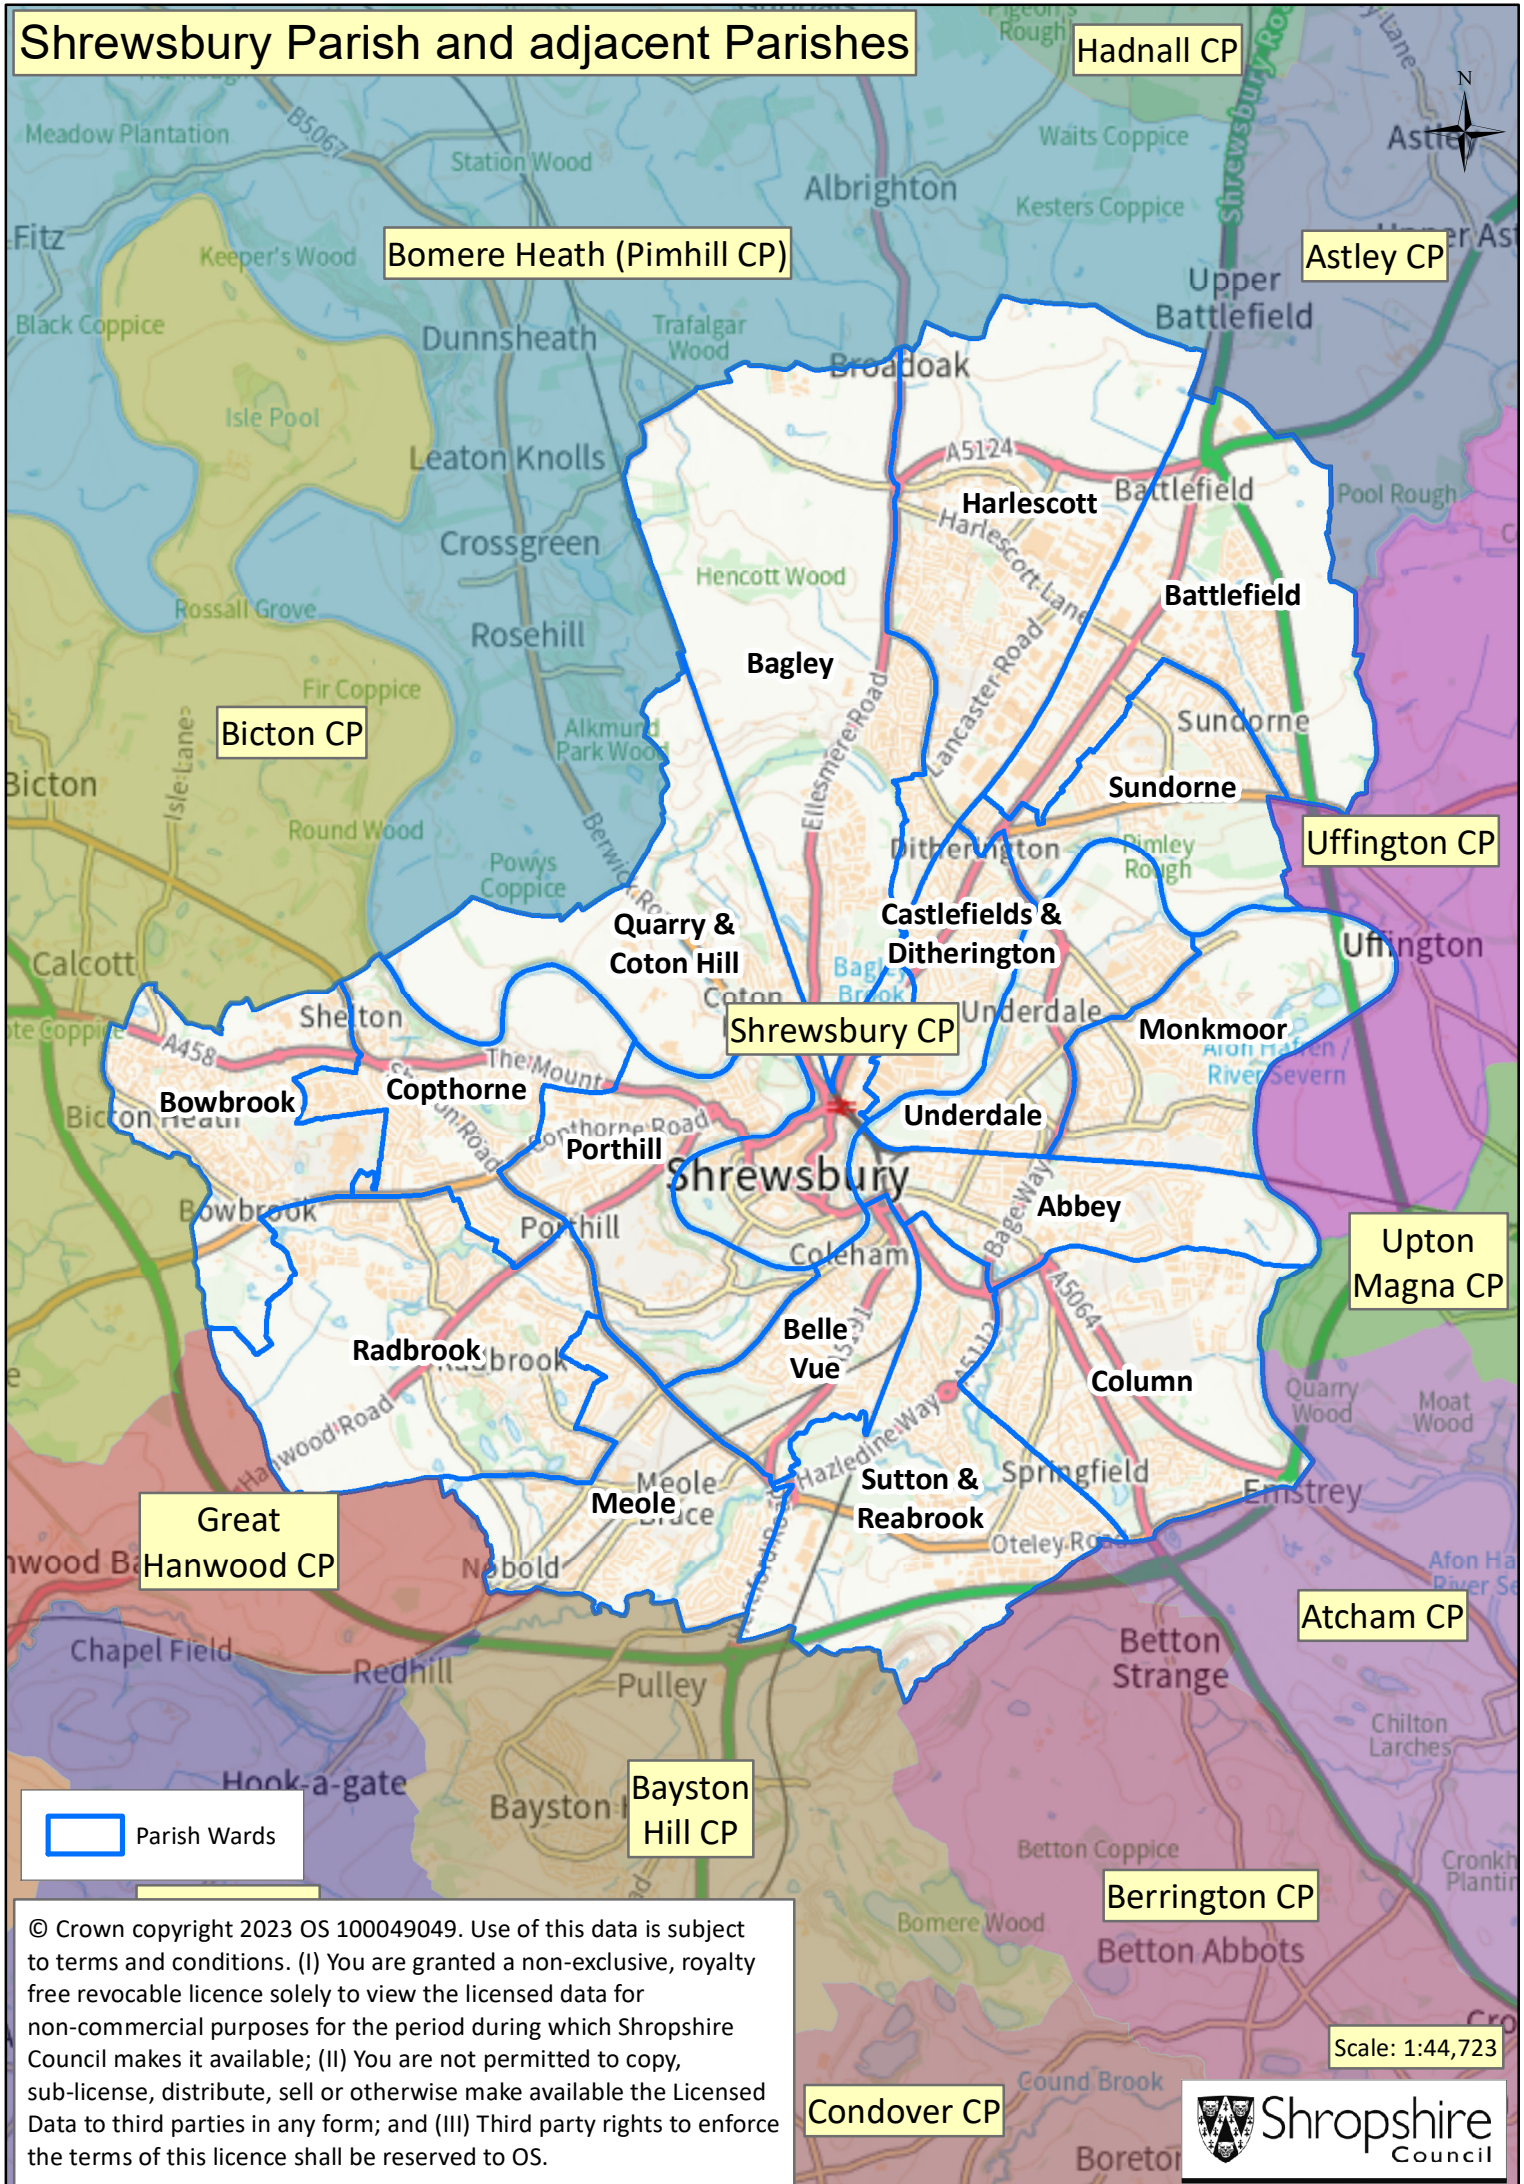

Shrewsbury Parish and adjacent Parishes

 Parish Wards

© Crown copyright 2023 OS 100049049. Use of this data is subject to terms and conditions. (I) You are granted a non-exclusive, royalty free revocable licence solely to view the licensed data for non-commercial purposes for the period during which Shropshire Council makes it available; (II) You are not permitted to copy, sub-license, distribute, sell or otherwise make available the Licensed Data to third parties in any form; and (III) Third party rights to enforce the terms of this licence shall be reserved to OS.