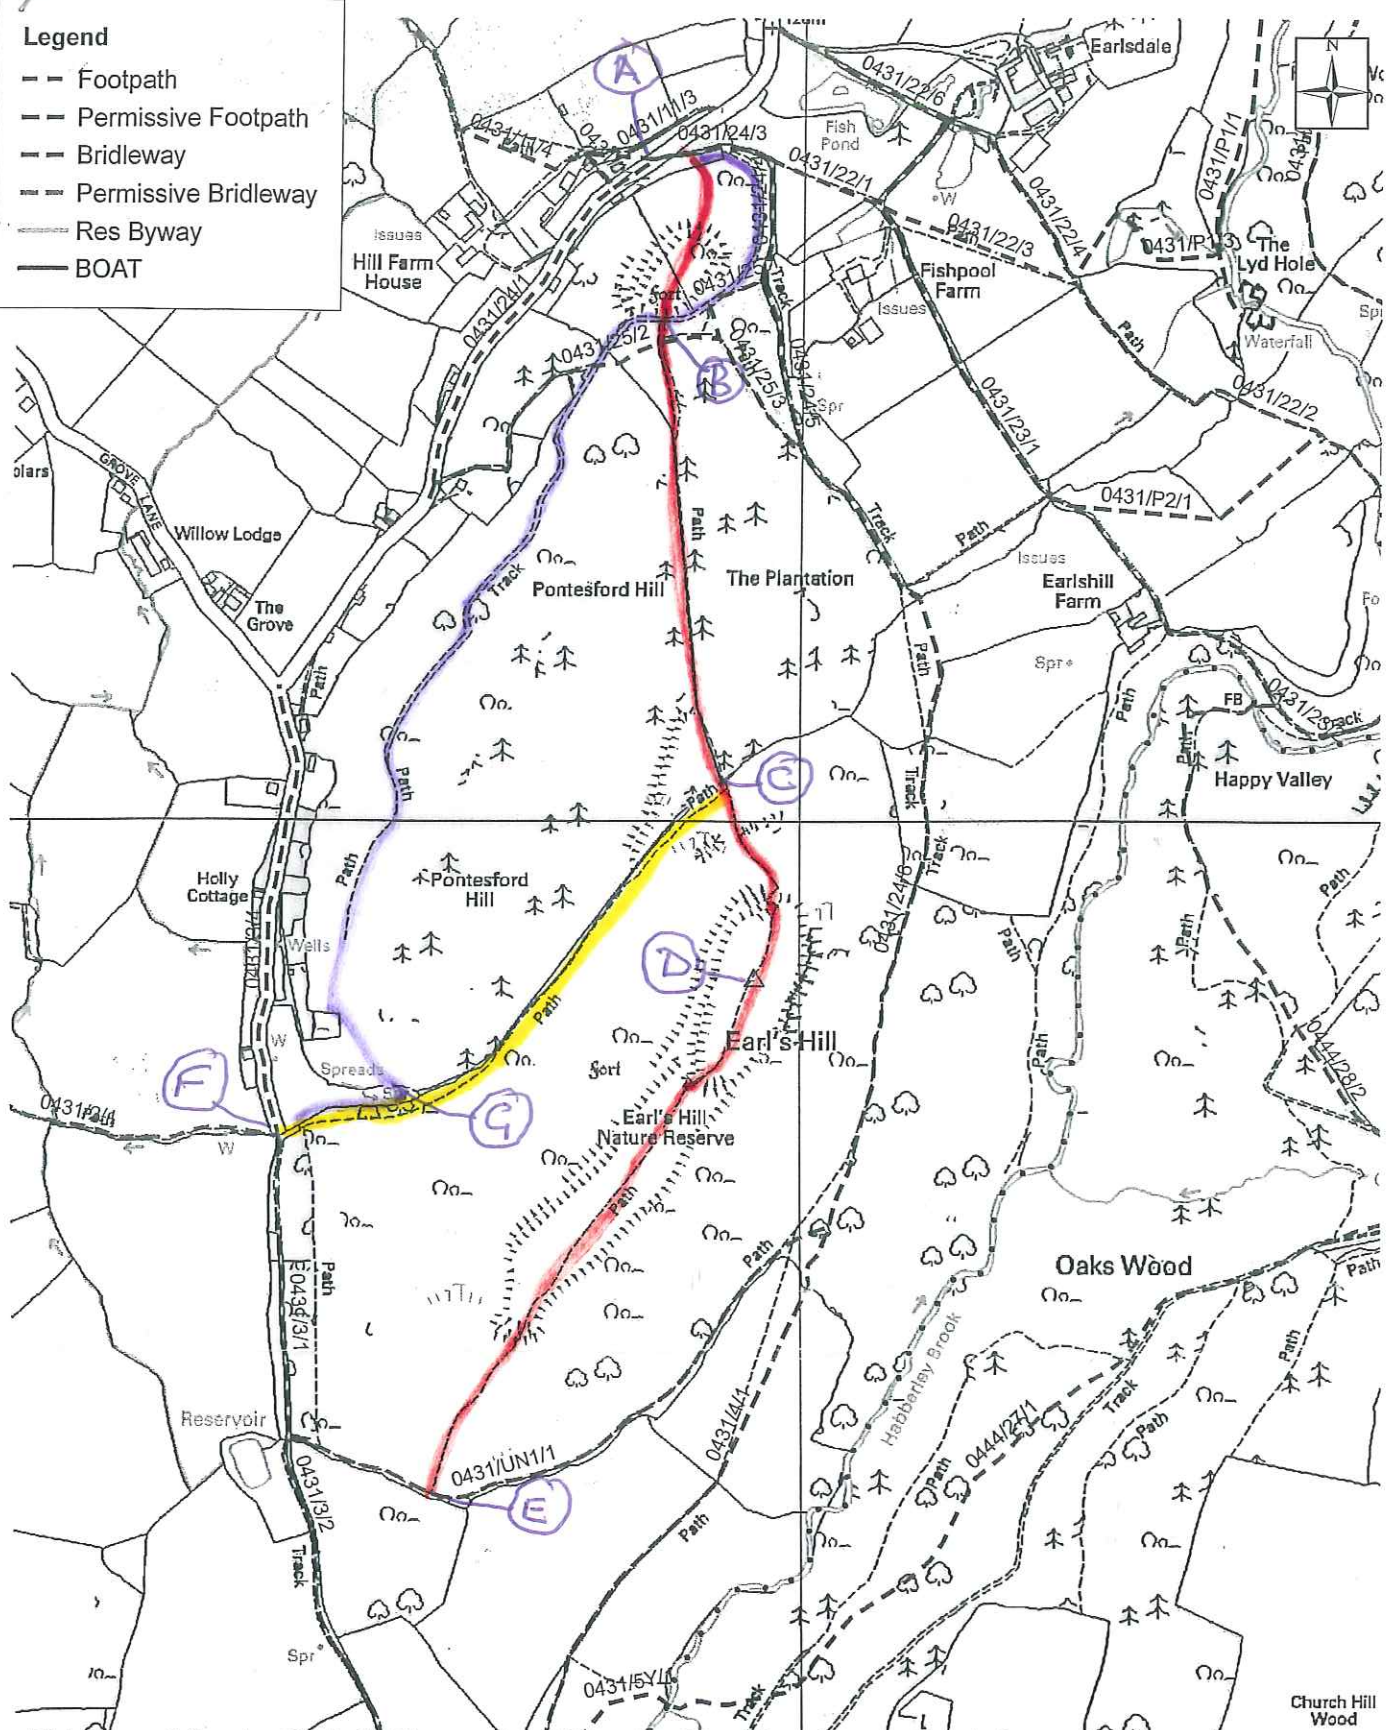

PATH 1

PATH 2

PATH 3

Legend

- Footpath
- Permissive Footpath
- Bridleway
- Permissive Bridleway
- Res Byway
- BOAT

This is not the legal definitive map. It is a working copy only. For information purposes only.

The Shirehall, Abbey Foregate
Shrewsbury, Shropshire, SY2 6ND

Title:

Scale: 1:7,500

(c) Crown copyright. All rights reserved.
Shropshire Council 100049049. 2011

map produced by on /08 K:user groups.countryside/provate/projects/ .mxd