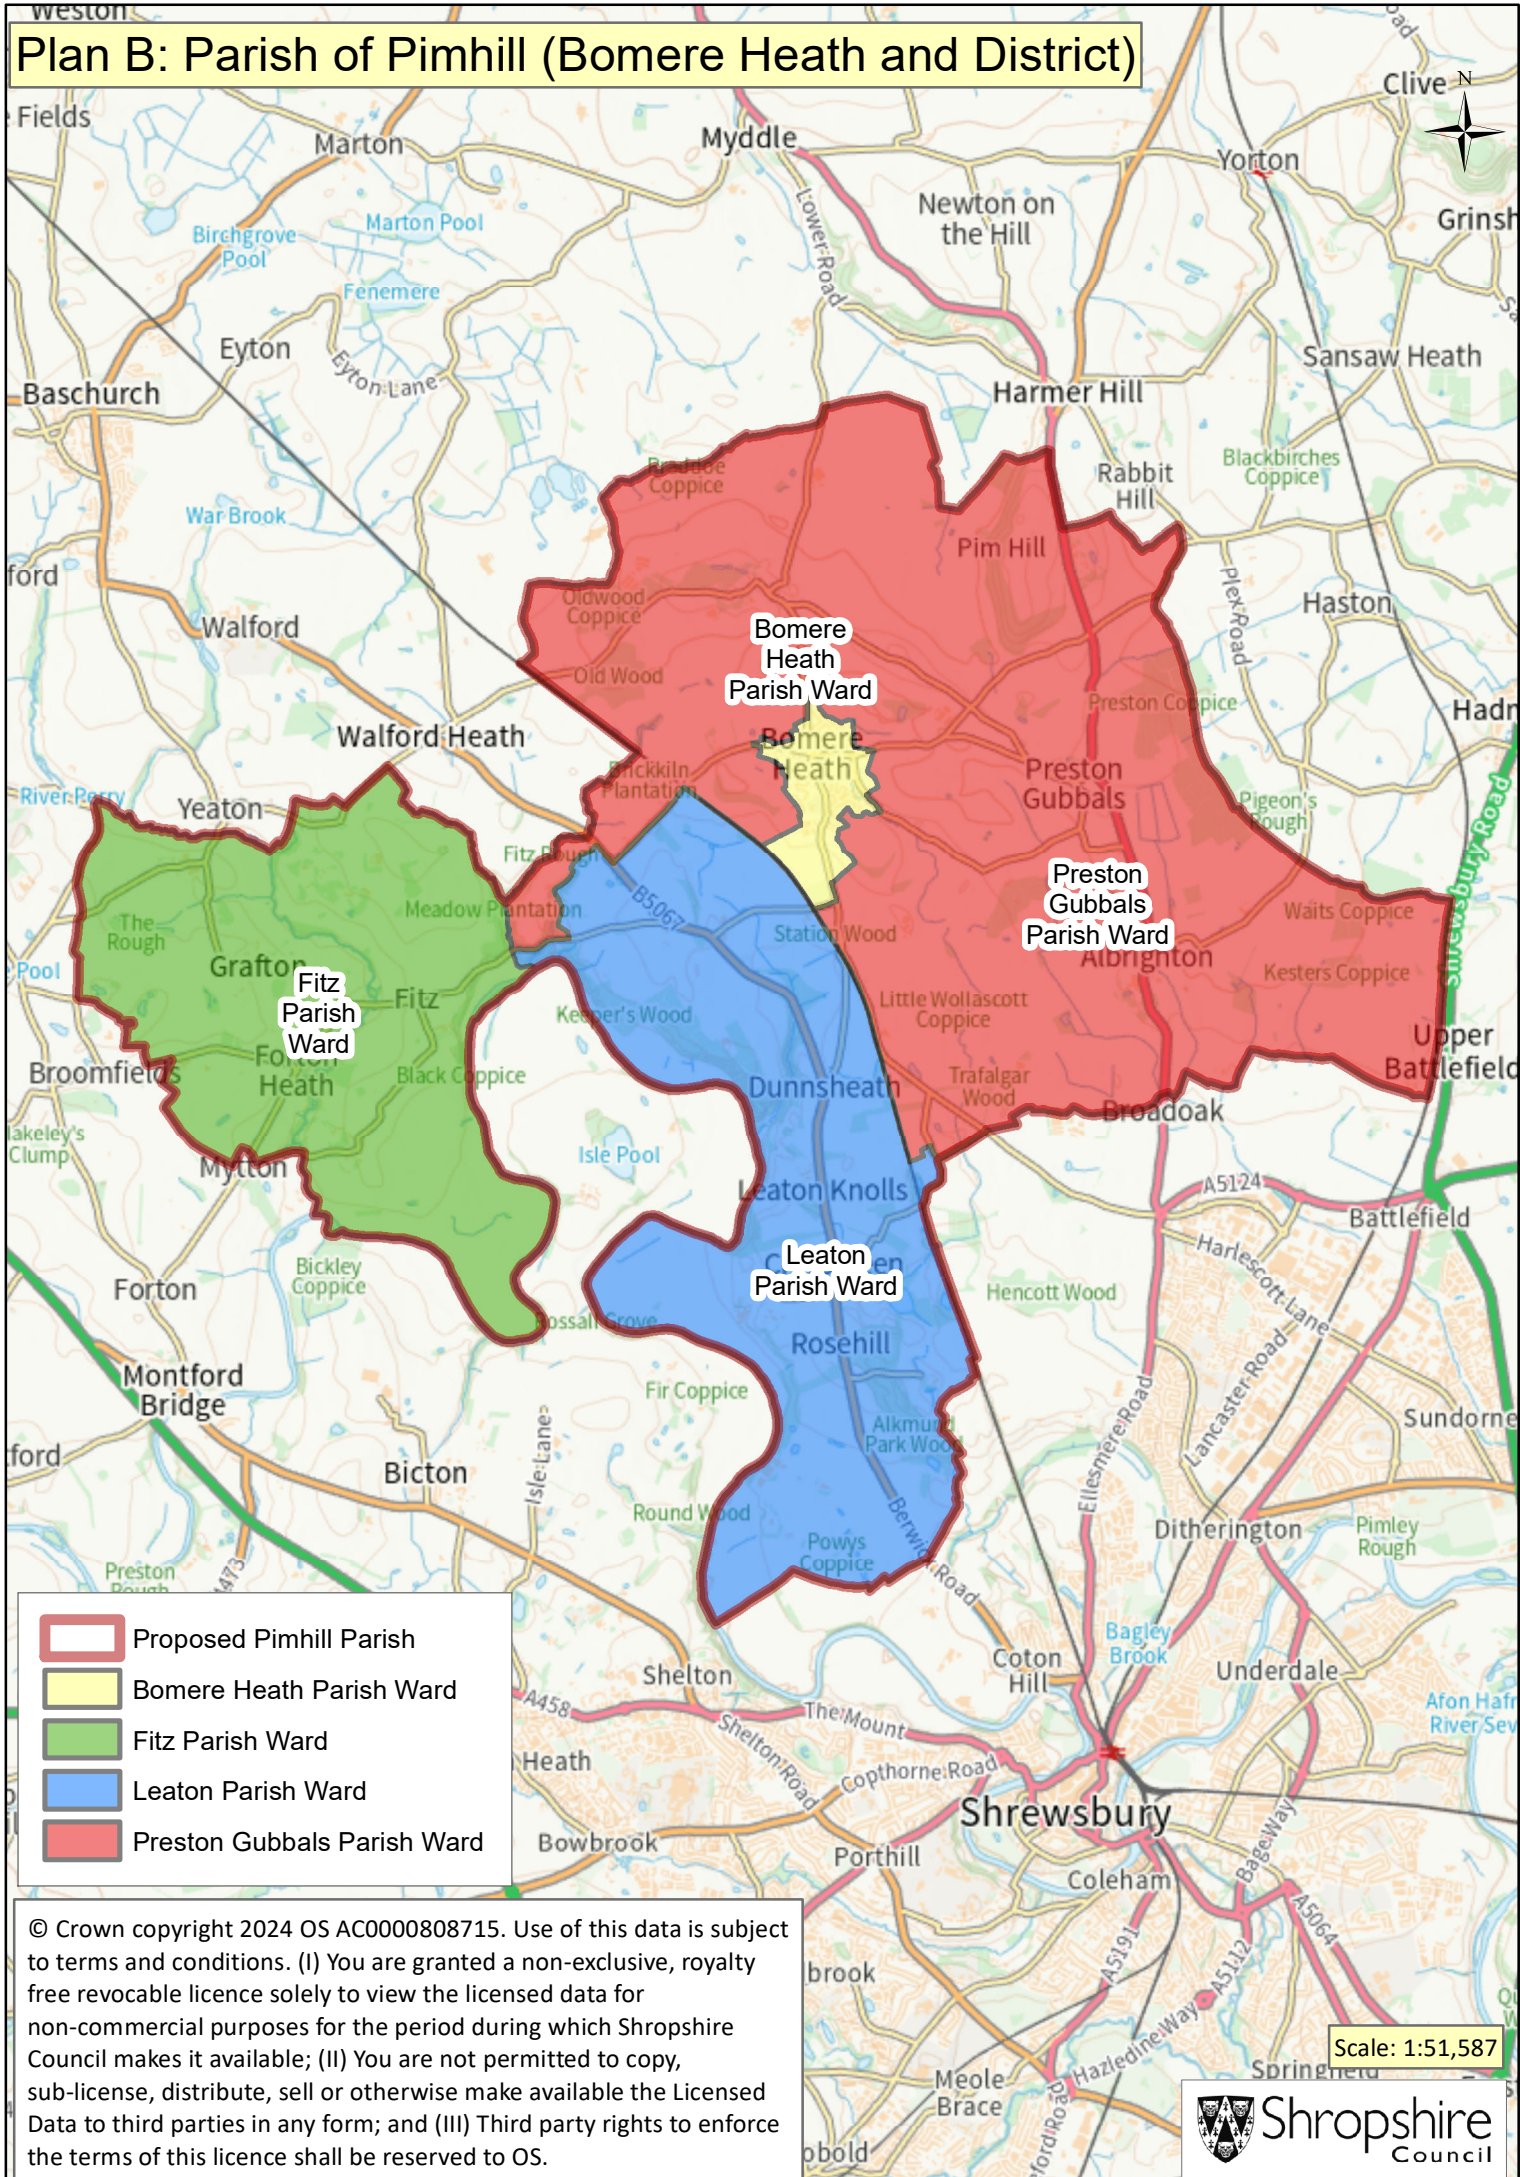

Plan B: Parish of Pimhill (Bomere Heath and District)

- Proposed Pimhill Parish
- Bomere Heath Parish Ward
- Fitz Parish Ward
- Leaton Parish Ward
- Preston Gubbals Parish Ward

© Crown copyright 2024 OS AC0000808715. Use of this data is subject to terms and conditions. (I) You are granted a non-exclusive, royalty free revocable licence solely to view the licensed data for non-commercial purposes for the period during which Shropshire Council makes it available; (II) You are not permitted to copy, sub-license, distribute, sell or otherwise make available the Licensed Data to third parties in any form; and (III) Third party rights to enforce the terms of this licence shall be reserved to OS.

Scale: 1:51,587