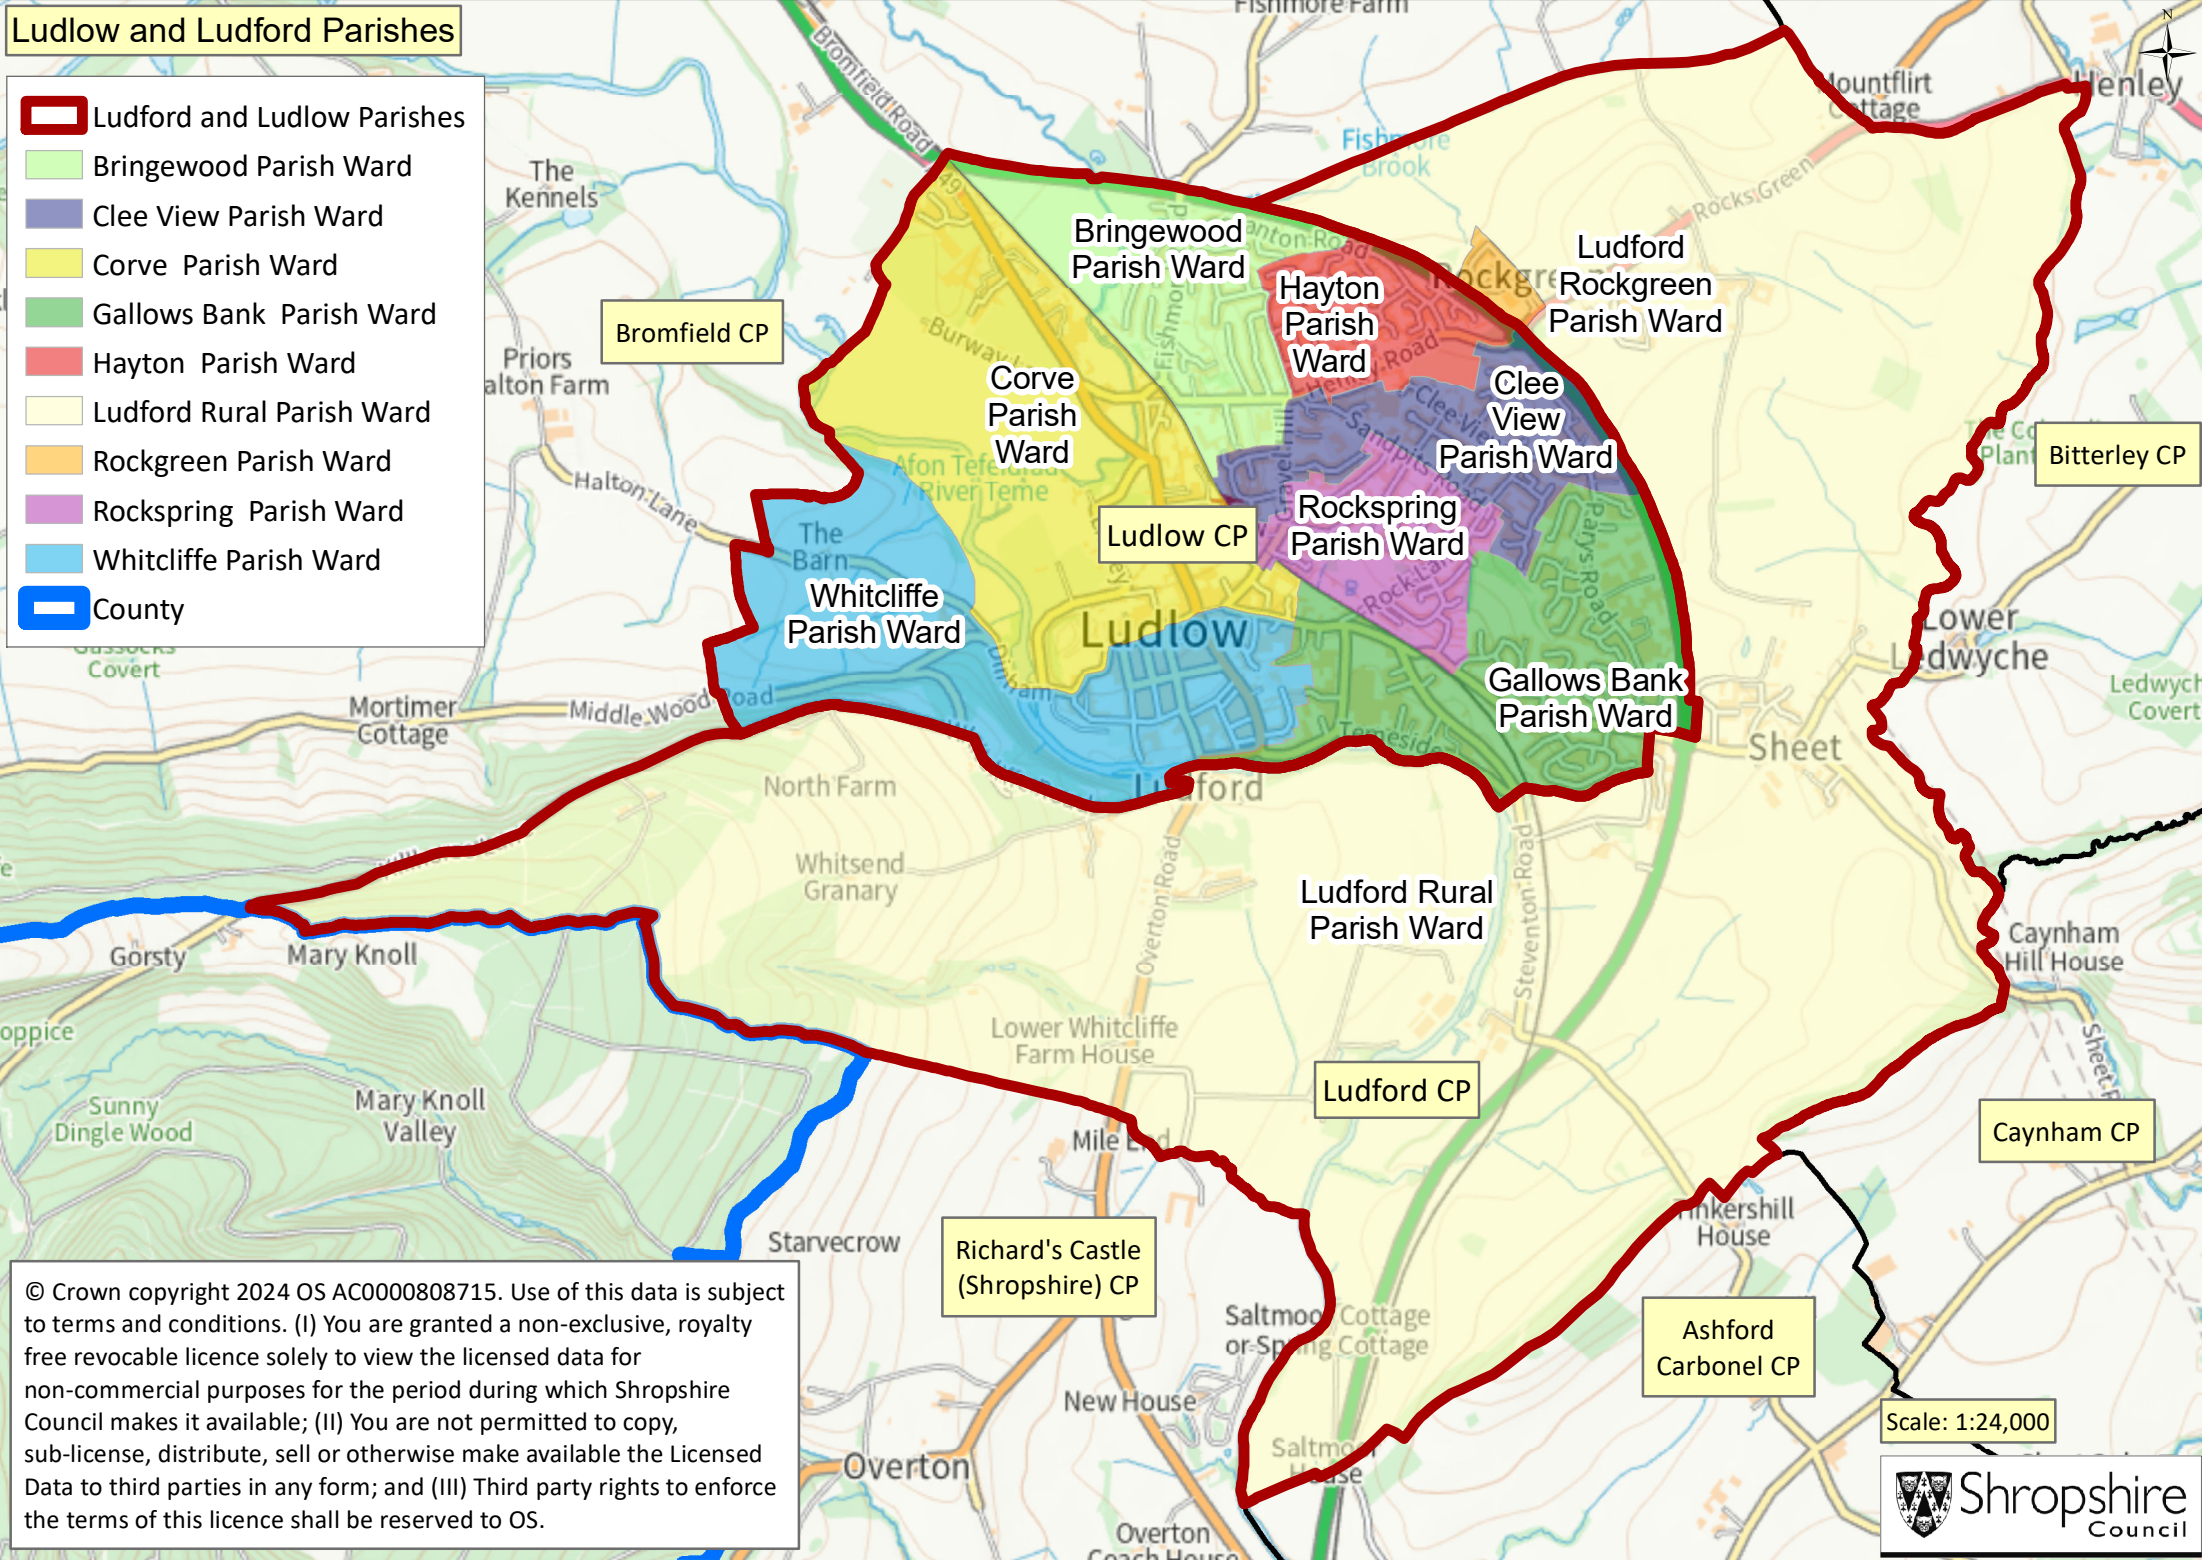

Ludlow and Ludford Parishes

-  Ludford and Ludlow Parishes
-  Bringewood Parish Ward
-  Clee View Parish Ward
-  Corve Parish Ward
-  Gallows Bank Parish Ward
-  Hayton Parish Ward
-  Ludford Rural Parish Ward
-  Rockgreen Parish Ward
-  Rockspring Parish Ward
-  Whitcliffe Parish Ward
-  County

© Crown copyright 2024 OS AC0000808715. Use of this data is subject to terms and conditions. (I) You are granted a non-exclusive, royalty free revocable licence solely to view the licensed data for non-commercial purposes for the period during which Shropshire Council makes it available; (II) You are not permitted to copy, sub-license, distribute, sell or otherwise make available the Licensed Data to third parties in any form; and (III) Third party rights to enforce the terms of this licence shall be reserved to OS.

Scale: 1:24,000