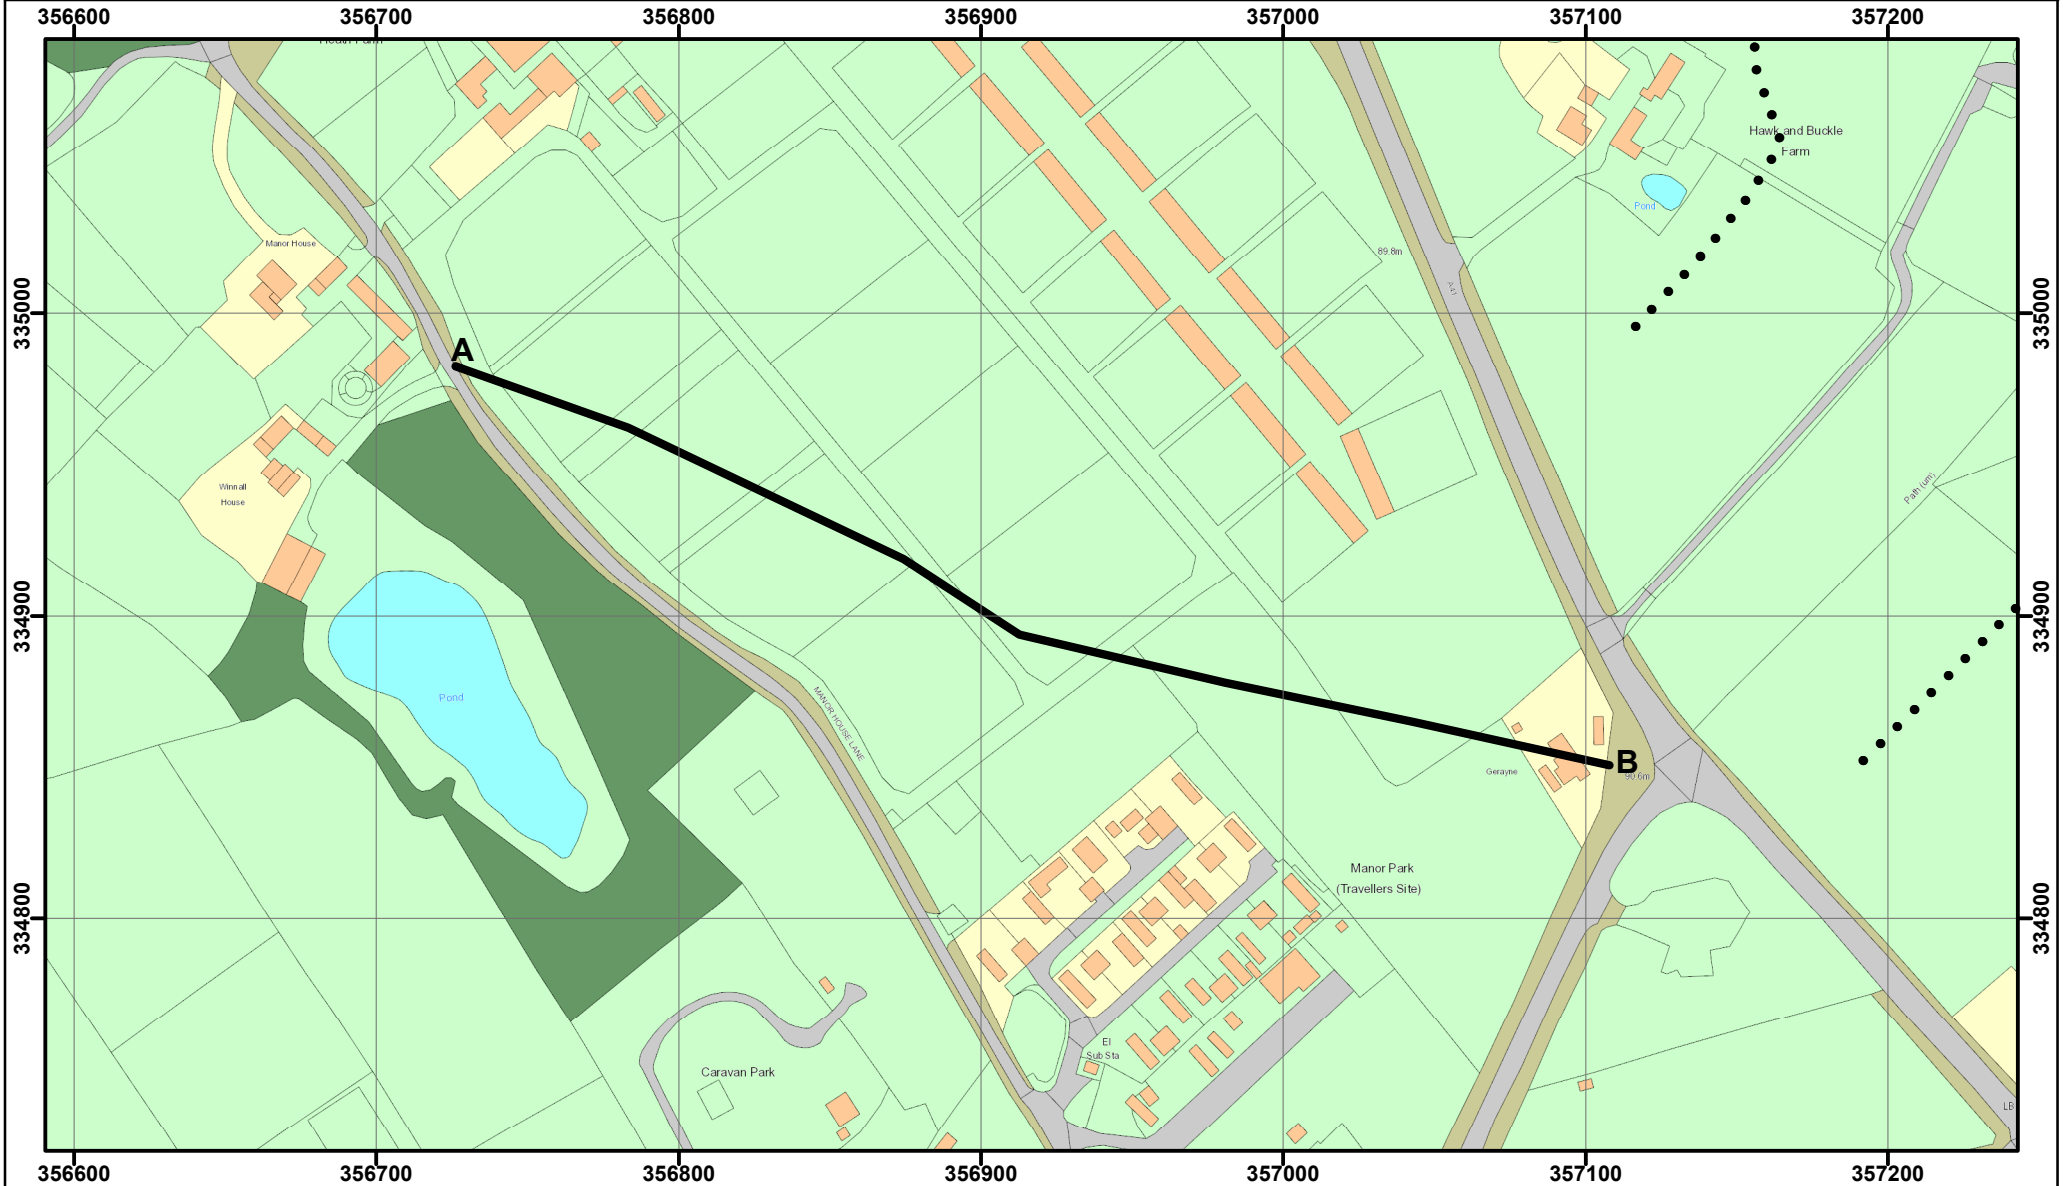

SHROPSHIRE COUNCIL
SECTION 118 HIGHWAYS ACT 1980
Public Path Diversion Order 2024

Parish of Prees
Footpath 15E
OS Sheet No: SJ53

The Shirehall, Abbey Foregate
Shrewsbury, Shropshire, SY2 6ND

Key

Route to be extinguished 
Existing to remain 

Scale: 1:2,500

© Crown copyright (2024) Ordnance Survey AC0000808715
You are not permitted to copy, sub-licence, distribute
or sell any of this data to third parties in any form.